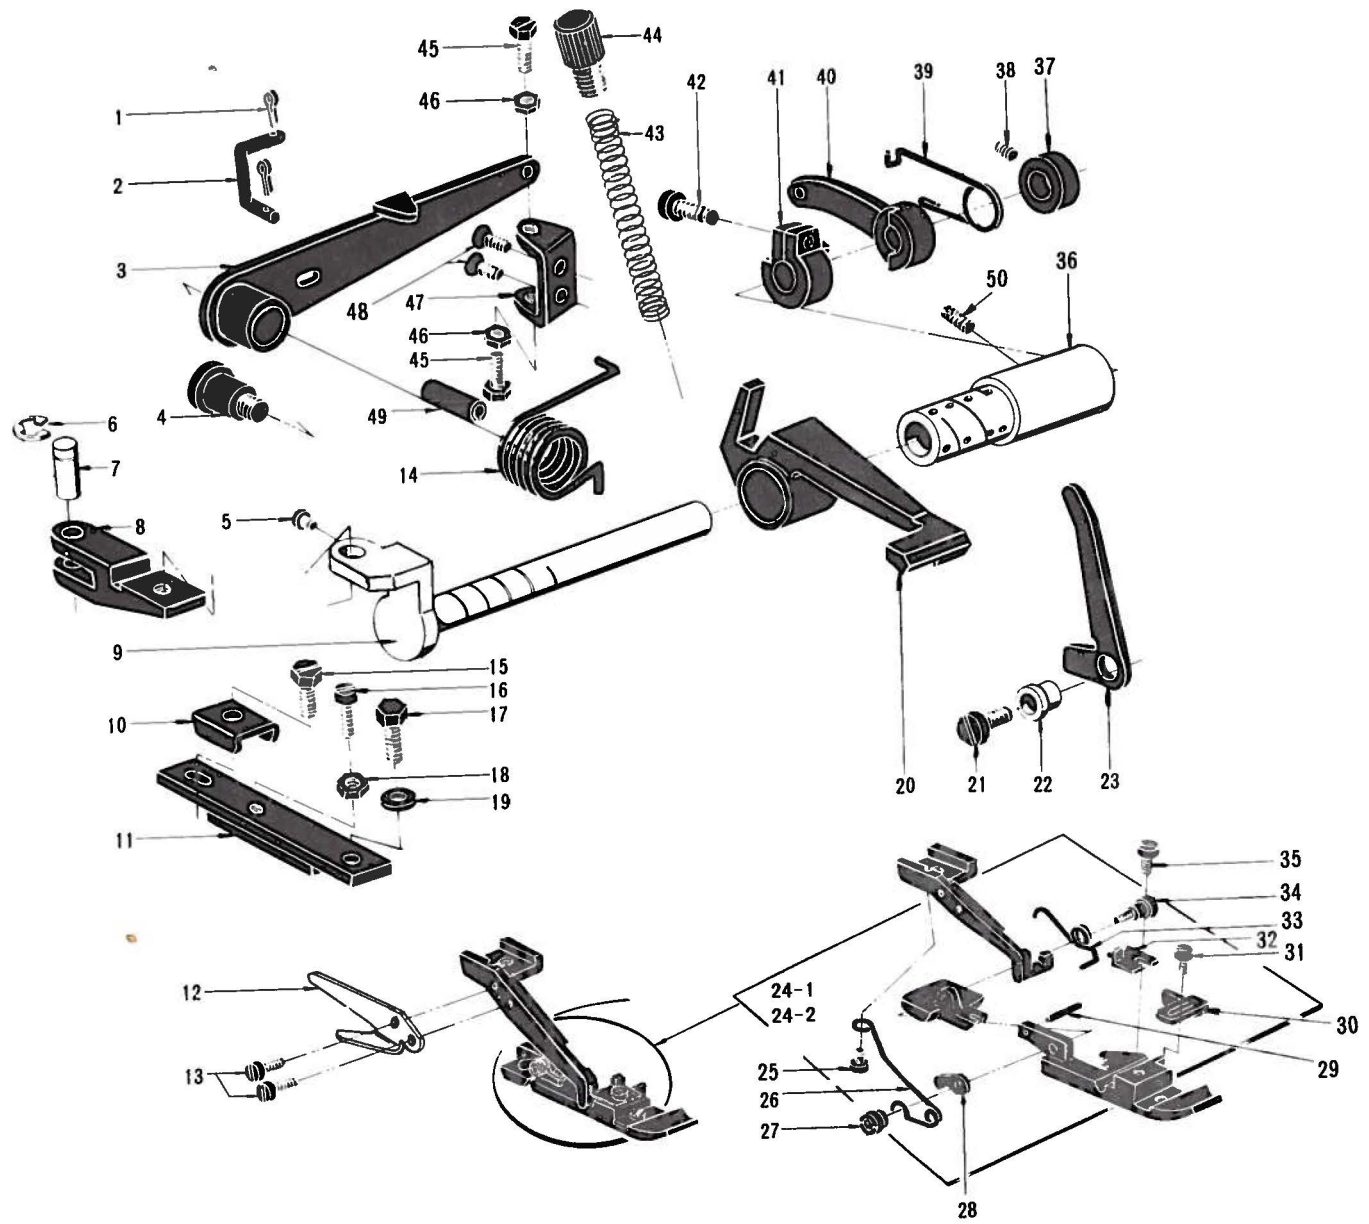

PRESSER FOOT MECHANISM

<u>Ref.No.</u>	<u>Parts.No.</u>	<u>Name</u>	<u>Amt.Req.</u>	<u>Remarks</u>
1	Y32715	Cotter Pin	2	
2	Y32714	Foot Lifter Lever Connecting Link	1	
3	Y32711	Foot Lifter Lever	1	
4	Y 6000	Screw for Y32711	1	
5	Y 1186	Screw for Y32723	1	
6	Y33024	Foot Lifter Hinge Pin Retaining Ring	1	
7	Y32723	Foot Lifter Hinge Pin	1	
8	Y32724	Foot Carrier Hinge	1	
9	Y32722	Foot Lifter Lever Shaft	1	
10	Y32728	Foot Carrier Washer	1	
11	Y32725	Foot Carrier	1	
12	Y32706	Chain Cutting Knife	1	
13	Y 4404	Screws for Y32706	2	
14	Y32713	Foot Lifter Lever Spring	1	
15	Y 5541	Screw for Y32725	1	
16	Y 1170	Stop Screw for Presser Foot	1	
17	Y 5509	Screw for Presser Foot	1	
18	Y 335	Nut for Y4357	1	
19	Y 538	Washer for Y5509	1	
20	Y32721	Presser Foot Positioning Arm	1	
21	Y 4635	Screw for Y32420	1	
22	Y32420	Presser Foot Release Lever Bushing	1	
23	Y32420	Presser Foot Release Lever	1	
24	Y33539	Presser Foot Complete Set 650-1	1	
25	Y 1222	Screw for Y33305	1	
26	Y33525	Presser Foot Spring (Large)	1	
27	Y 216	Nut for Y6093	1	
28	Y33529	Presser Foot Adjusting Plate	1	
29	Y 216	Presser Foot Pin	1	
30	Y33515	Presser Foot Chip Guard	1	
31	Y1228	Screw for Y33515	1	
32	Y33304	Presser Foot Hinge Spring	1	
33	Y33526	Presser Foot Spring (Small)	1	
34	Y 6093	Screw for Y33526	1	
35	Y 5036	Screw for Y33304	1	
36	Y32720	Foot Lifter Bushing	1	
37	Y32719	Foot Lifter Small Collar	1	
38	Y 1459	Screw for Y32719	1	
39	Y32729	Intermediate Lever Spring	1	
40	Y32717	Intermediate Lever	1	
41	Y32718	Foot Lifter Latch Collar	1	
42	Y 5550	Screw for Y33718	1	
43	Y32726	Presser Spring	1	
44	T 6401	Presser Spring Adjusting Screw	1	
45	Y 5505	Adjust Screws for Y32711	2	
46	Y 334	Nuts for Y5505	2	
47	Y32716	Foot Lifter Lever Stopper	1	
48	Y 9127	Screws for Y32716	2	
49	Y 690	Latch Pin for Y32713	1	
50	Y 2022	Screw for Y32720	1