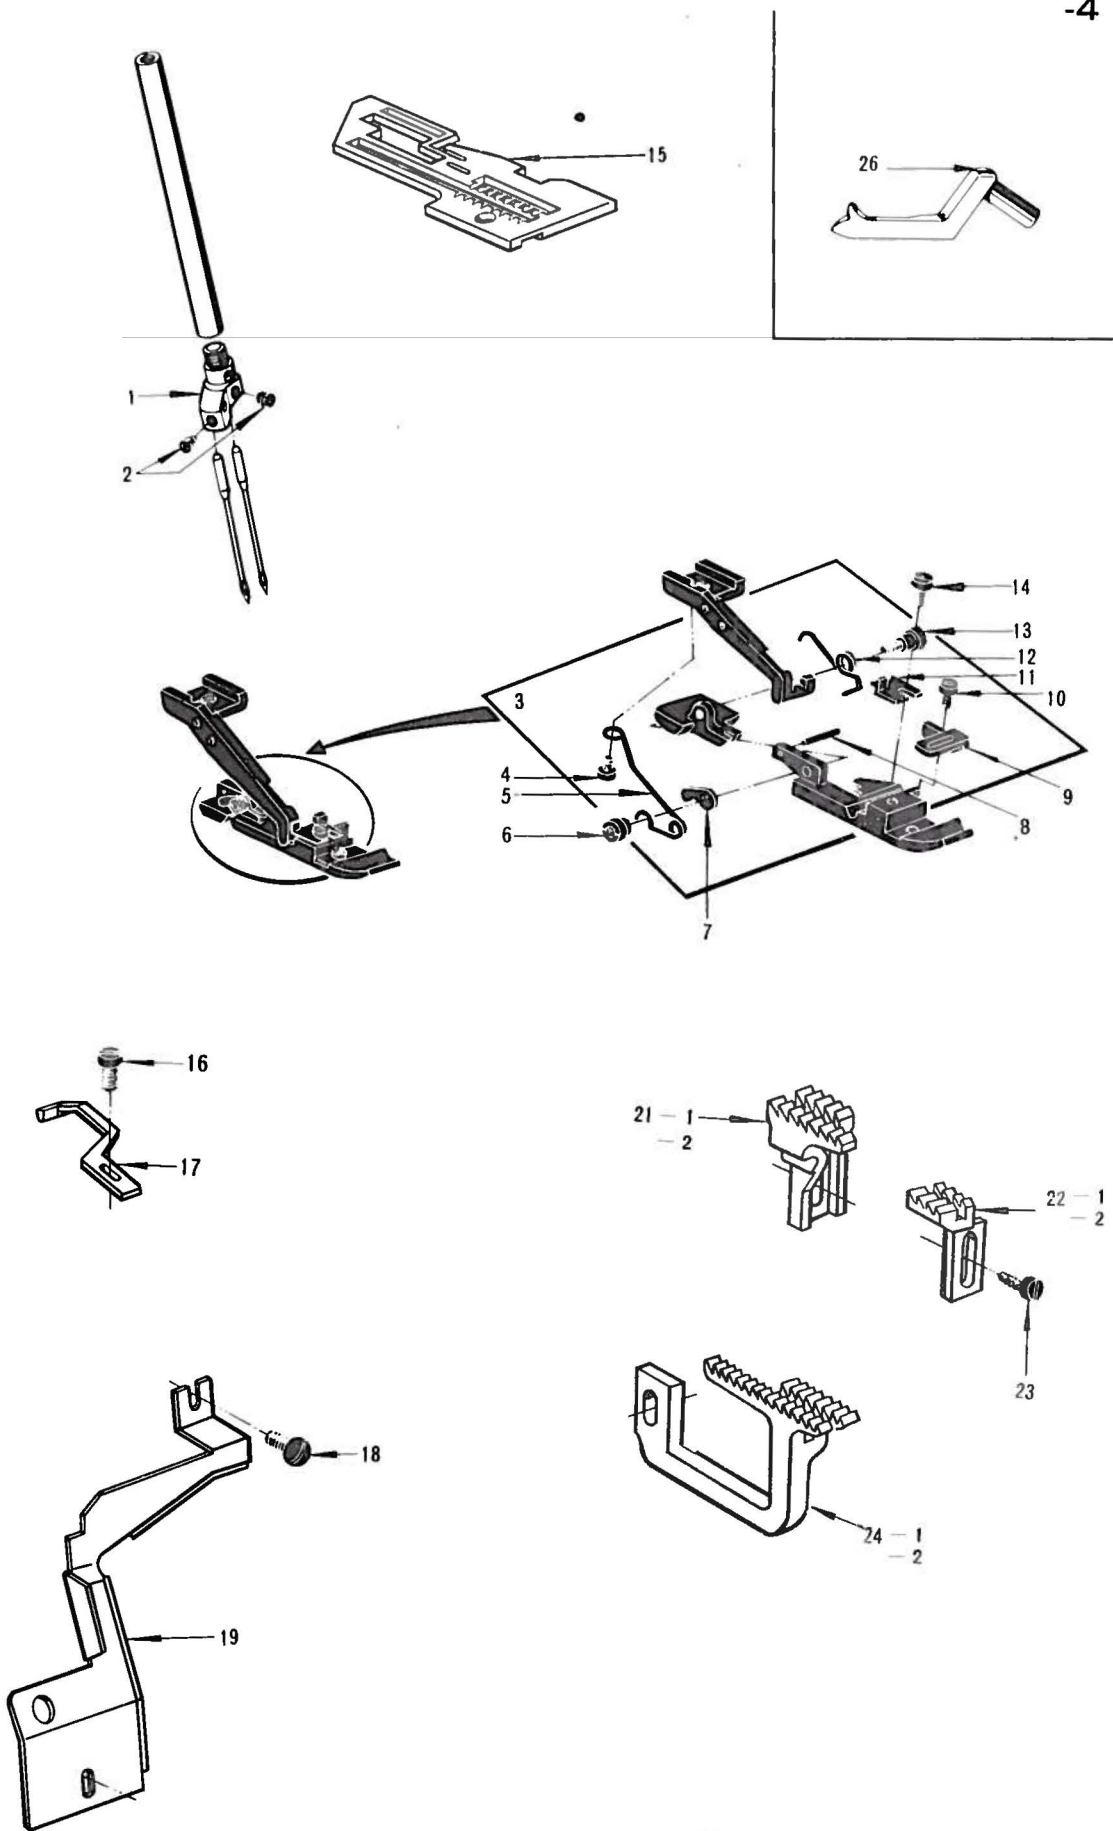

650-2, -3

650-2
-4

<u>Ref.No.</u>	<u>Parts.No.</u>	<u>Name</u>	<u>Amt.Req.</u>	<u>Remarks</u>
1	Y38101	Needle Holder for 650-2, -3	1	
2	Y 3637	Screws for Needle	2	
3	Y33537	Presser Foot Complete Set for 650-2, -3	1	
4	Y 1222	Screw for Y33525	1	
5	Y33525	Presser Foot Spring (Large)	1	
6	Y 216	Nut for Y6093	1	
7	Y33529	Presser Foot Adjusting Plate	1	
8	Y 731	Presser Foot Pin	1	
9	Y33515	Presser Foot Chip Guard	1	
10	Y1228	Screw for Y33515	1	
11	Y33304	Presser Foot Hinge Spring	1	
12	Y33526	Presser Foot Spring (Small)	1	
13	Y 6093	Screw for Y33526	1	
14	Y 5036	Screw for Y33304	1	
15	Y33540	Throat Plate for 650-2, -3	1	
16	Y 4404	Screw for Y33089	1	
17	Y33089	Needle Guard Double Chain Stitch Front for 650-2, -3	1	
18	Y 1326	Screw for Y33020	1	
19	Y33020	Chip Guard (Fix) for 650-2, -3	1	
21-1	Y33825	Main Feed Dog (Standard)	1	
21-2	Y33827	Main Feed Dog (Special)	1	
22-1	Y33544	Auxiliary Feed Dog (Standard)	1	
22-2	Y33559	Auxiliary Feed Dog (Special)	1	
23	Y 9730	Screw for Y33328, Y33549	1	
24-1	Y33824	Differential Feed Dog (Standard)	1	
24-2	Y33826	Differential Feed Dog (Special)	1	
26	Y32813	Spreader for 650-2, -4	1