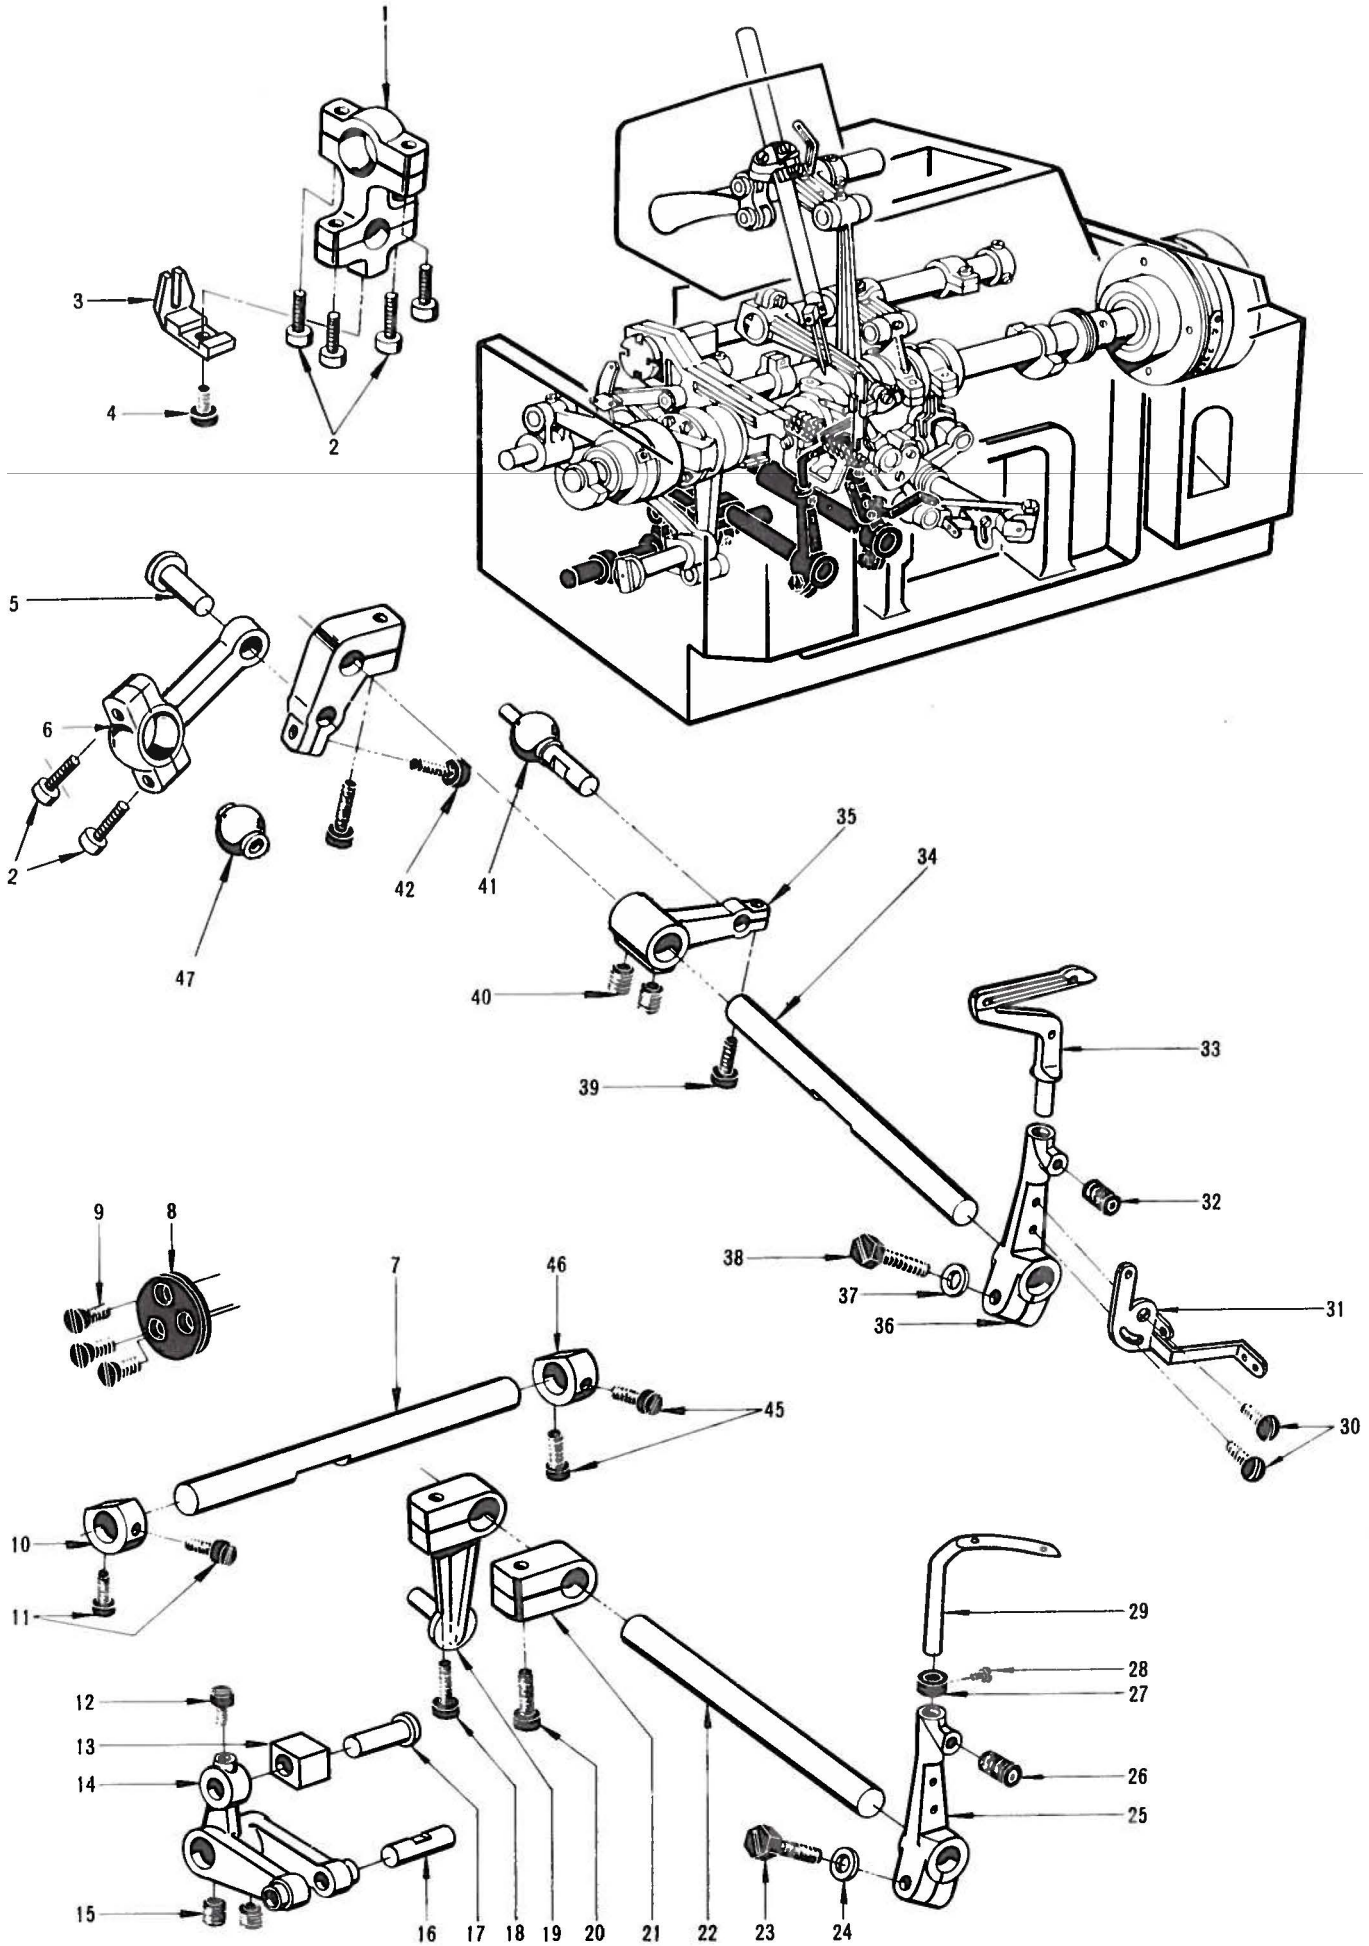

FRONT LOOPER AND LOWER LOOPER MECHANISM

8

<u>Ref.No.</u>	<u>Parts.No.</u>	<u>Name</u>	<u>Amt.Req.</u>	<u>Remarks</u>
1	Y33056	Lower Looper Driving Lever Connecting Rod	1	
2	Y 5071	Screws for Y33056, Y33565	6	
3	Y33057	Ball Joint Guide Fork	1	
4	Y 4440	Screw for Y33057	1	
5	Y33567	Front Looper Driving Connection Guide	1	
6	Y33565	Front Looper Driving Connection	1	
7	Y33068	Front Looper Oscillating Shaft	1	
8	Y33013	Front Looper Shaft End Cap	1	
9	Y 5345	Screws for Y33013	3	
10	Y33230	Front Looper Oscillating Shaft Collar (Left)	1	
11	Y 9604	Screws for Y33230	2	
12	Y 9604	Screw for Y33074	1	
13	Y33073	Front Looper Slide Block	1	
14	Y33072	Front Looper Oscillating Lever	1	
15	Y 3635	Screws for Y33072	2	
16	Y32921	Front Looper Connecting Rod Pin	1	
17	Y33074	Front Looper Slide Block Pin	1	
18	Y 5550	Screw for Y33064	1	
19	Y33064	Front Looper Driving Lever	1	
20	Y 5550	Screw for Y33071	1	
21	Y33071	Front Looper Driving Shaft Collar	1	
22	Y33060	Front Looper Driving Shaft	1	
23	Y 5500	Screw for Y32789	1	
24	Y 520	Washer for Y32789	1	
25	Y32789	Front Looper Holder Arm	1	
26	Y 3638	Screw for Y33059	1	
27	Y33081	Front Looper Collar	1	
28	Y 1228	Screw for Y33081	1	
29	Y33059	Front Looper	1	
30	Y 1326	Screws for Y32959	2	
31	Y32959	Looper Thread Pull-Off (Left)	1	
32	Y 3638	Screw for Y32790	1	
33	Y34392	Lower Looper	1	
34	Y33054	Lower Looper Driving Shaft	1	
35	Y33058	Lower Looper Driving Lever	1	
36	Y32789	Lower Looper Holder Arm	1	
37	Y 520	Washer for Y32789	1	
38	Y 5500	Screw for Y32789	1	
39	Y 4437	Screw for Y30305	1	
40	Y 3635	Screws for Y33058	2	
41	Y30305	Ball Stud	1	
42	Y 5040	Screw for Y33066	1	
43	Y 5550	Screw for Y33065	1	
44	Y33568	Front Looper Driving Lower Looper Shaft Lever	1	
45	Y 9604	Screws for Y33076	2	
46	Y33076	Front Looper Oscillating Shaft Collar (Right)	1	
47	Y33566	Front Looper Driving Connection Ball	1