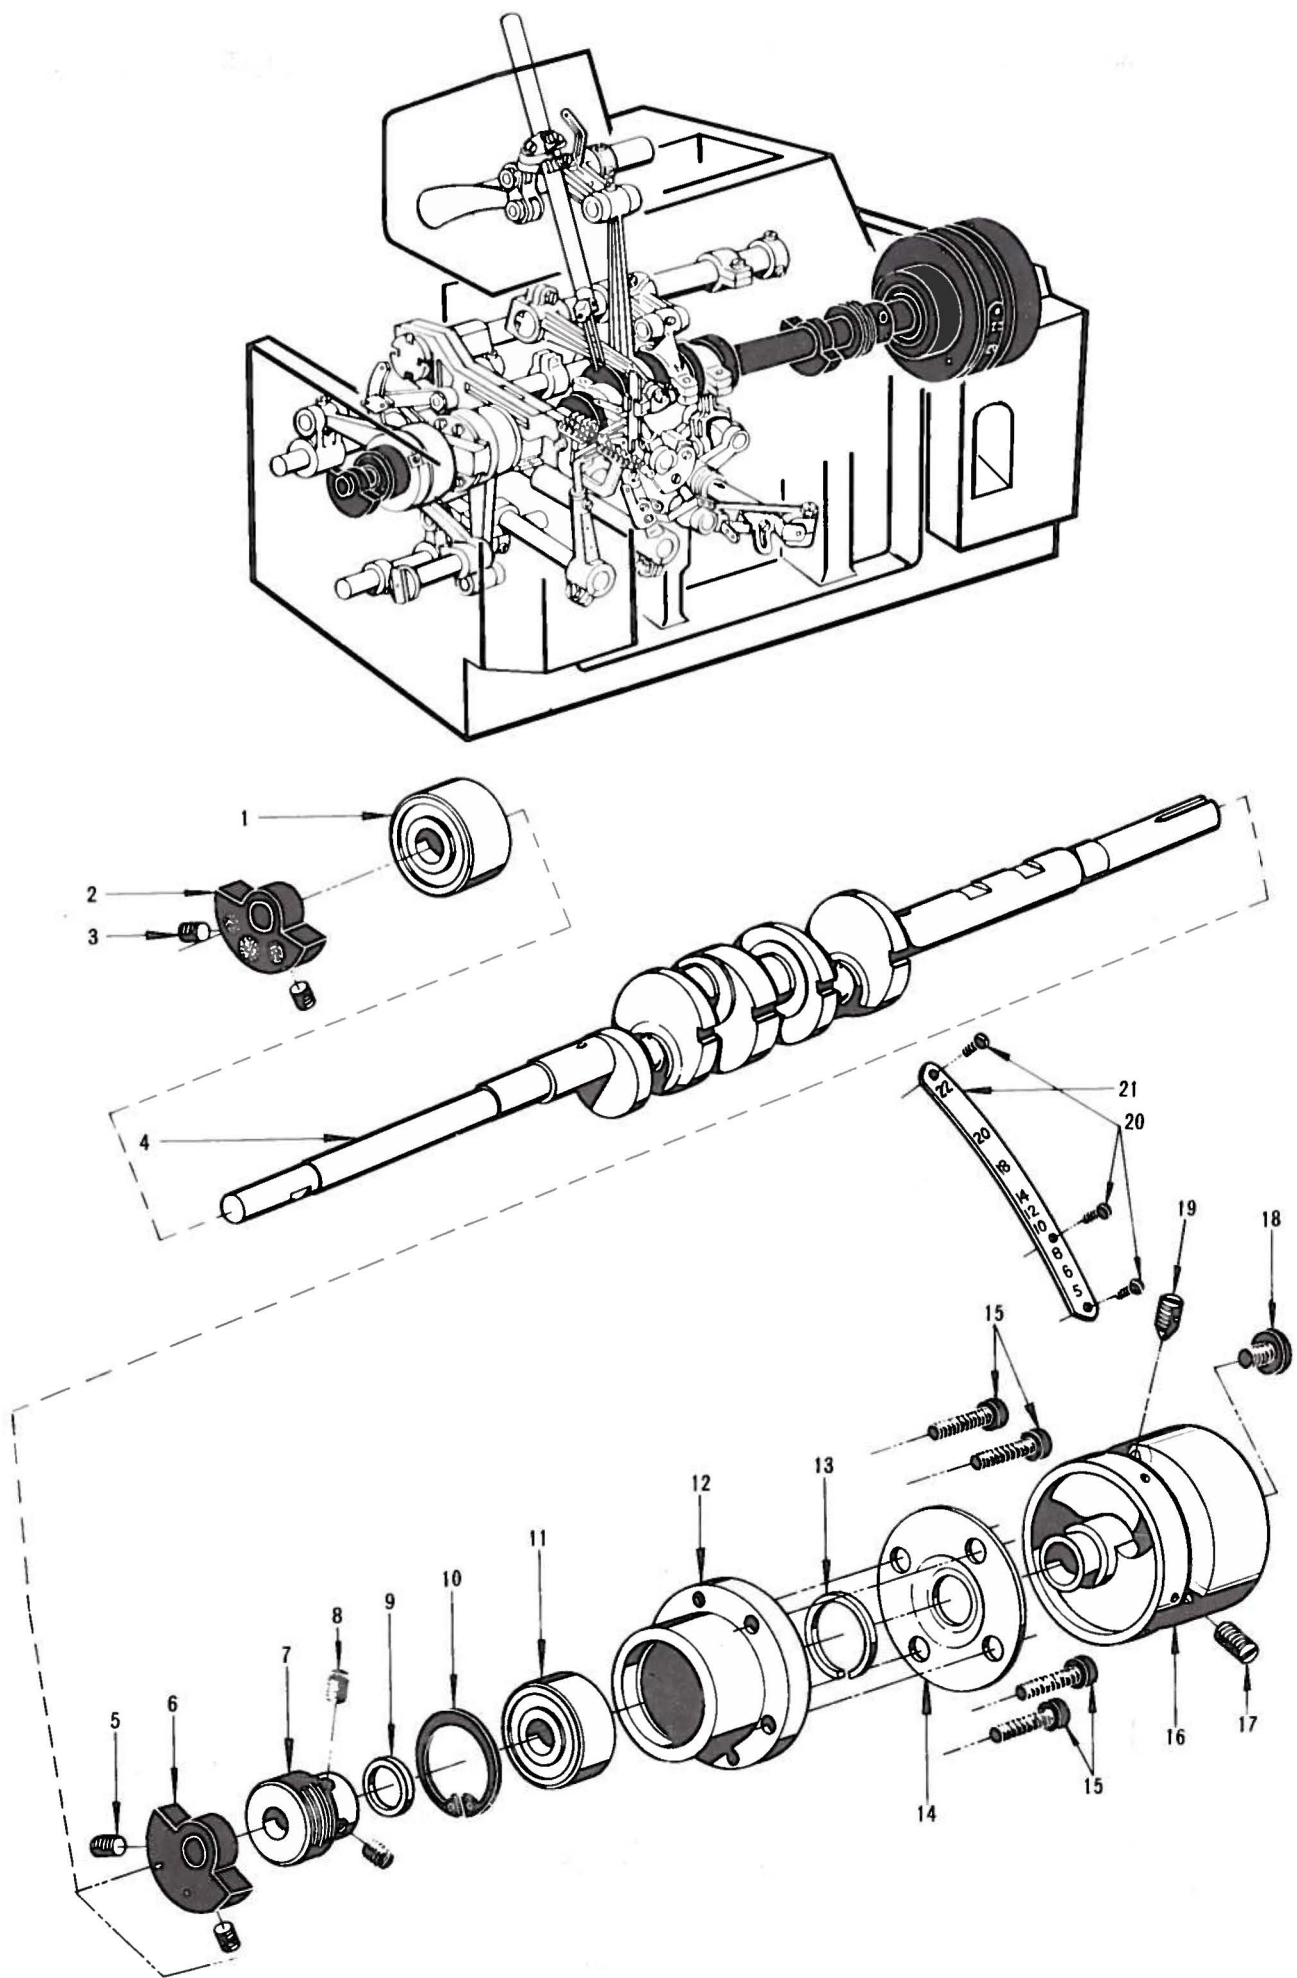

CRANKSHAFT MECHANISM

<u>Ref.No.</u>	<u>Parts.No.</u>	<u>Name</u>	<u>Amt.Req.</u>	<u>Remarks</u>
1	Y33052	Crankshaft Small Needle Bearing	1	
2	Y33079	Crankshaft Counterweight (Left)	1	
3	Y 1435	Screws for Y33079	2	
4	Y33080	Crankshaft	1	
5	Y 1435	Screws for Y33077	2	
6	Y33077	Crankshaft Counterweight (Right)	1	
7	Y32925	Oil Pump Driving Worm	1	
8	Y 7650	Screws for Y32925	2	
9	Y32779	Crankshaft Ball Bearing Retaining Washer	1	
10	Y32778	Crankshaft Roller Retaining Ring (Inner)	1	
11	Y32777	Crankshaft Ball Bearing	1	
12	Y32775	Crankshaft Ball Bearing Housing	1	
13	Y32818	Crankshaft Ball Bearing Retaining Ring (Outer)	1	
14	Y32817	Crankshaft Roller Housing Cap	1	
15	Y 4441	Screws for Y32817	4	
16	Y33053	Pulley	1	
17	Y 9203	Sub Screw for Y33053	1	
18	Y 4402	Cap Screw for Y33053	1	
19	Y 3591	Main Screw for Y33053	1	
20	Y 5133	Screws for Y34526	3	
21	Y34526	Pulley Graduation	1