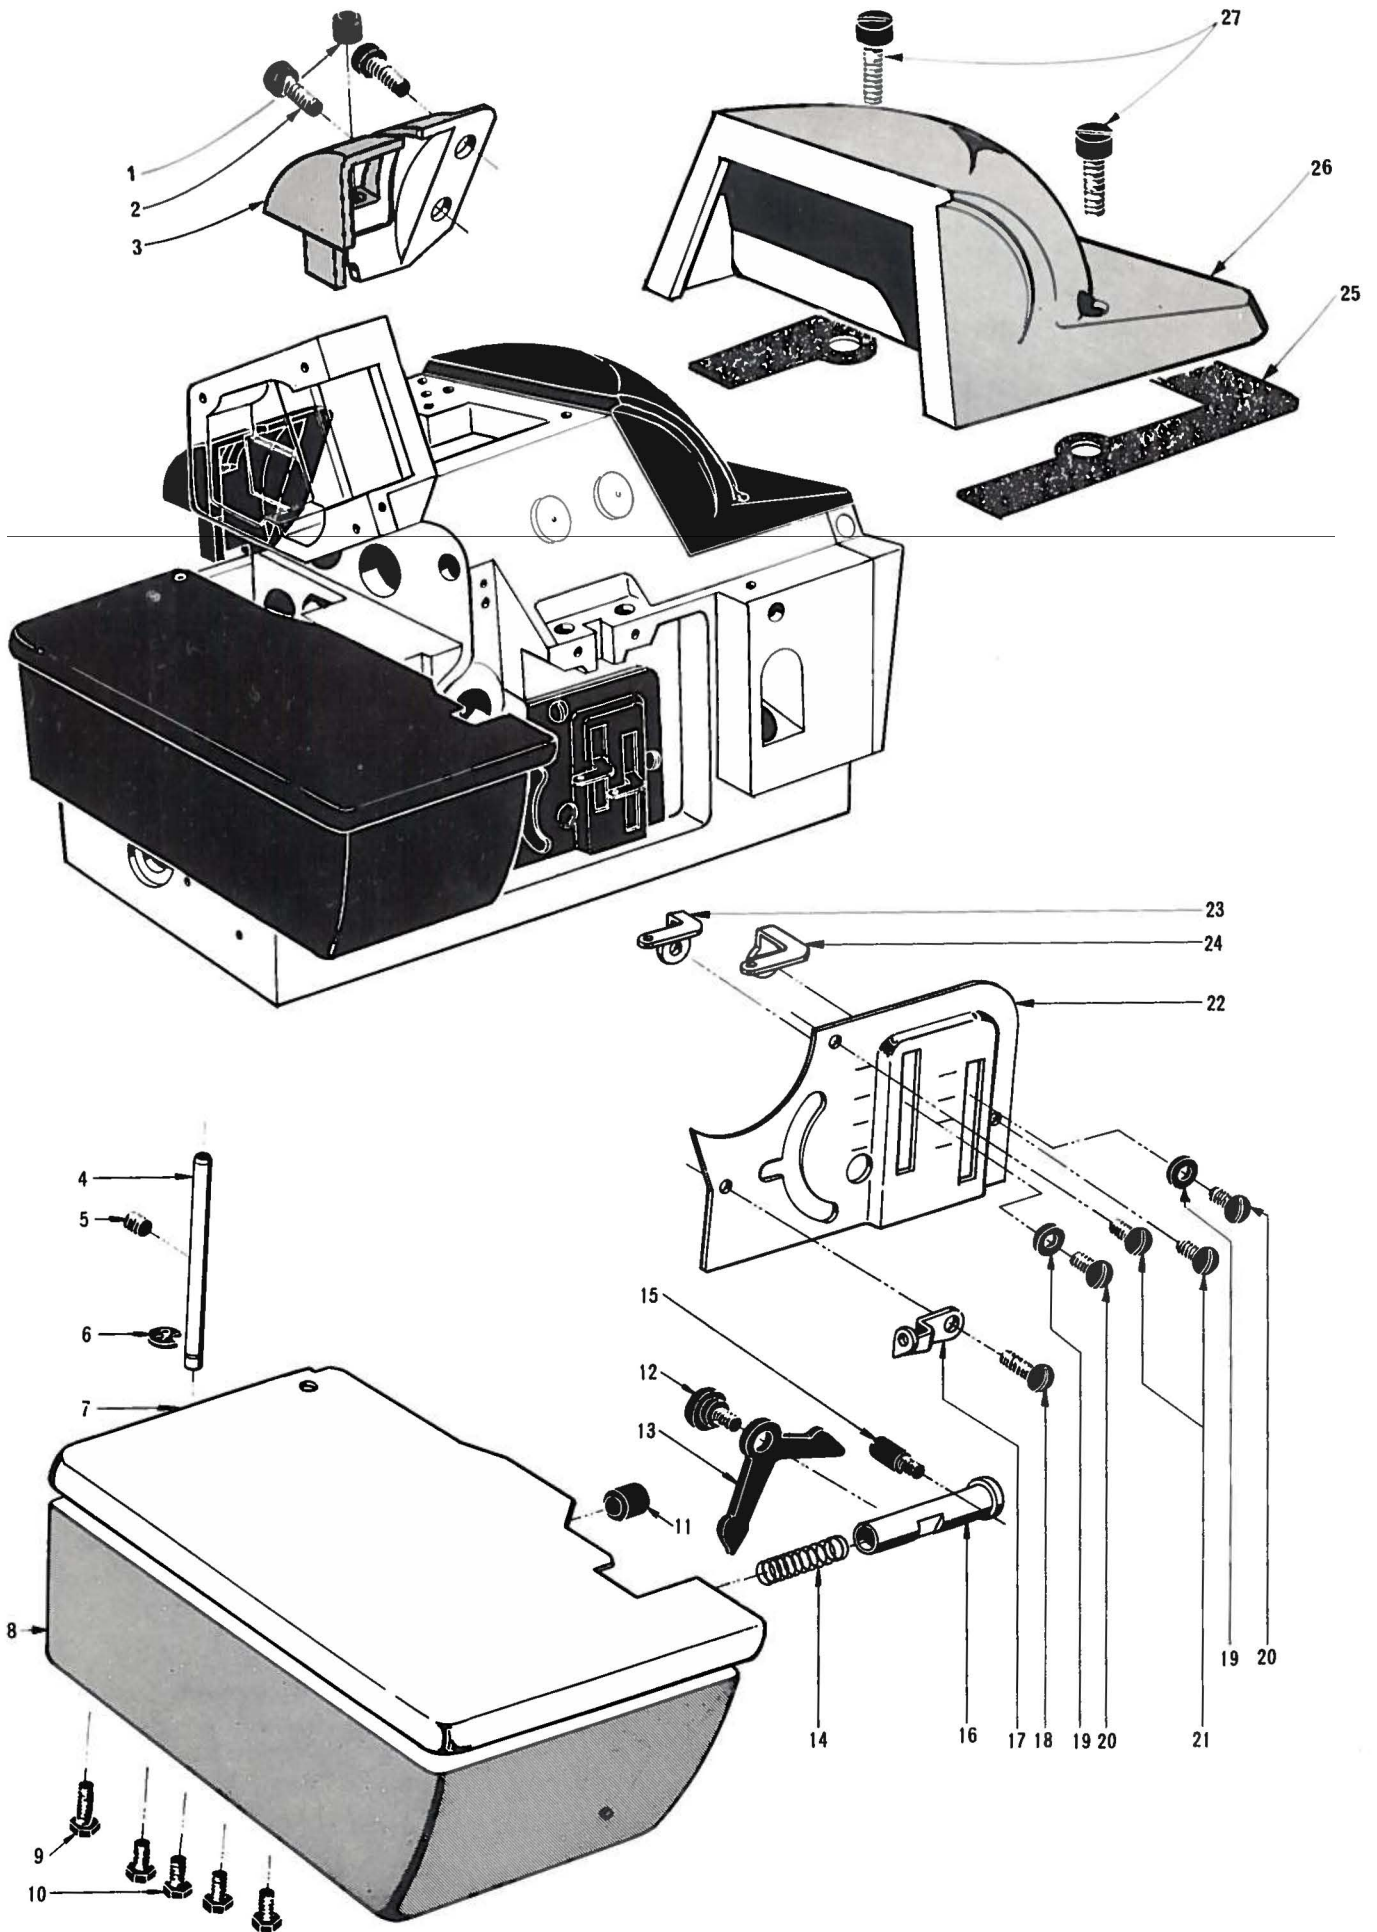

MAIN FRAME, MISCELLANEOUS COVERS AND PLATES (2)

<u>Ref. No.</u>	<u>Parts. No.</u>	<u>Name</u>	<u>Amt. Req.</u>	<u>Remarks</u>
1	Y32365	Presser Foot Release Lever Cushion	1	
2	Y 4440	Screws for Y32624	2	
3	Y32624	Foot Lifter Hinge Cover	1	
4	Y33017	Cloth Plate Hinge Pin	1	
5	Y 1457	Screw for Y33017	1	
6	Y33024	Cloth Plate Hinge Pin Retaining Ring	1	
7	Y33003	Cloth Plate (Upper)	1	
8	Y33004	Cloth Plate (Lower)	1	
9	Y 7606	Screw for Y33003	1	
10	Y 7605	Screws for Y33003	4	
11	Y32604	Cloth Plate Rubber Cushion	1	
12	Y 6040	Screw for Y30126	1	
13	Y30126	Cloth Plate Latch	1	
14	Y33029	Cloth Plate Latch Spring	1	
15	Y 5095	Stopper for Y30126	1	
16	Y32628	Cloth Plate Latch Plunger	1	
17	Y32960	Lower Looper Thread Eyelet	1	
18	Y 1326	Screw for Y32960	1	
19	Y 532	Washers for Y32955, Y32358	2	
20	Y 1330	Screws for Y32955, Y32358	2	
21	Y 1326	Screws for Y34010	2	
22	Y34010	Looper Thread Eyelet Supporter	1	
23	Y32358	Looper Thread Eyelet (Left)	1	
24	Y32955	Looper Thread Eyelet (Right)	1	
25	Y32597	Top Cover (Right) Gasket	1	
26	Y34762	Top Cover (Right)	1	
27	Y 9150	Screws for Y32613	2