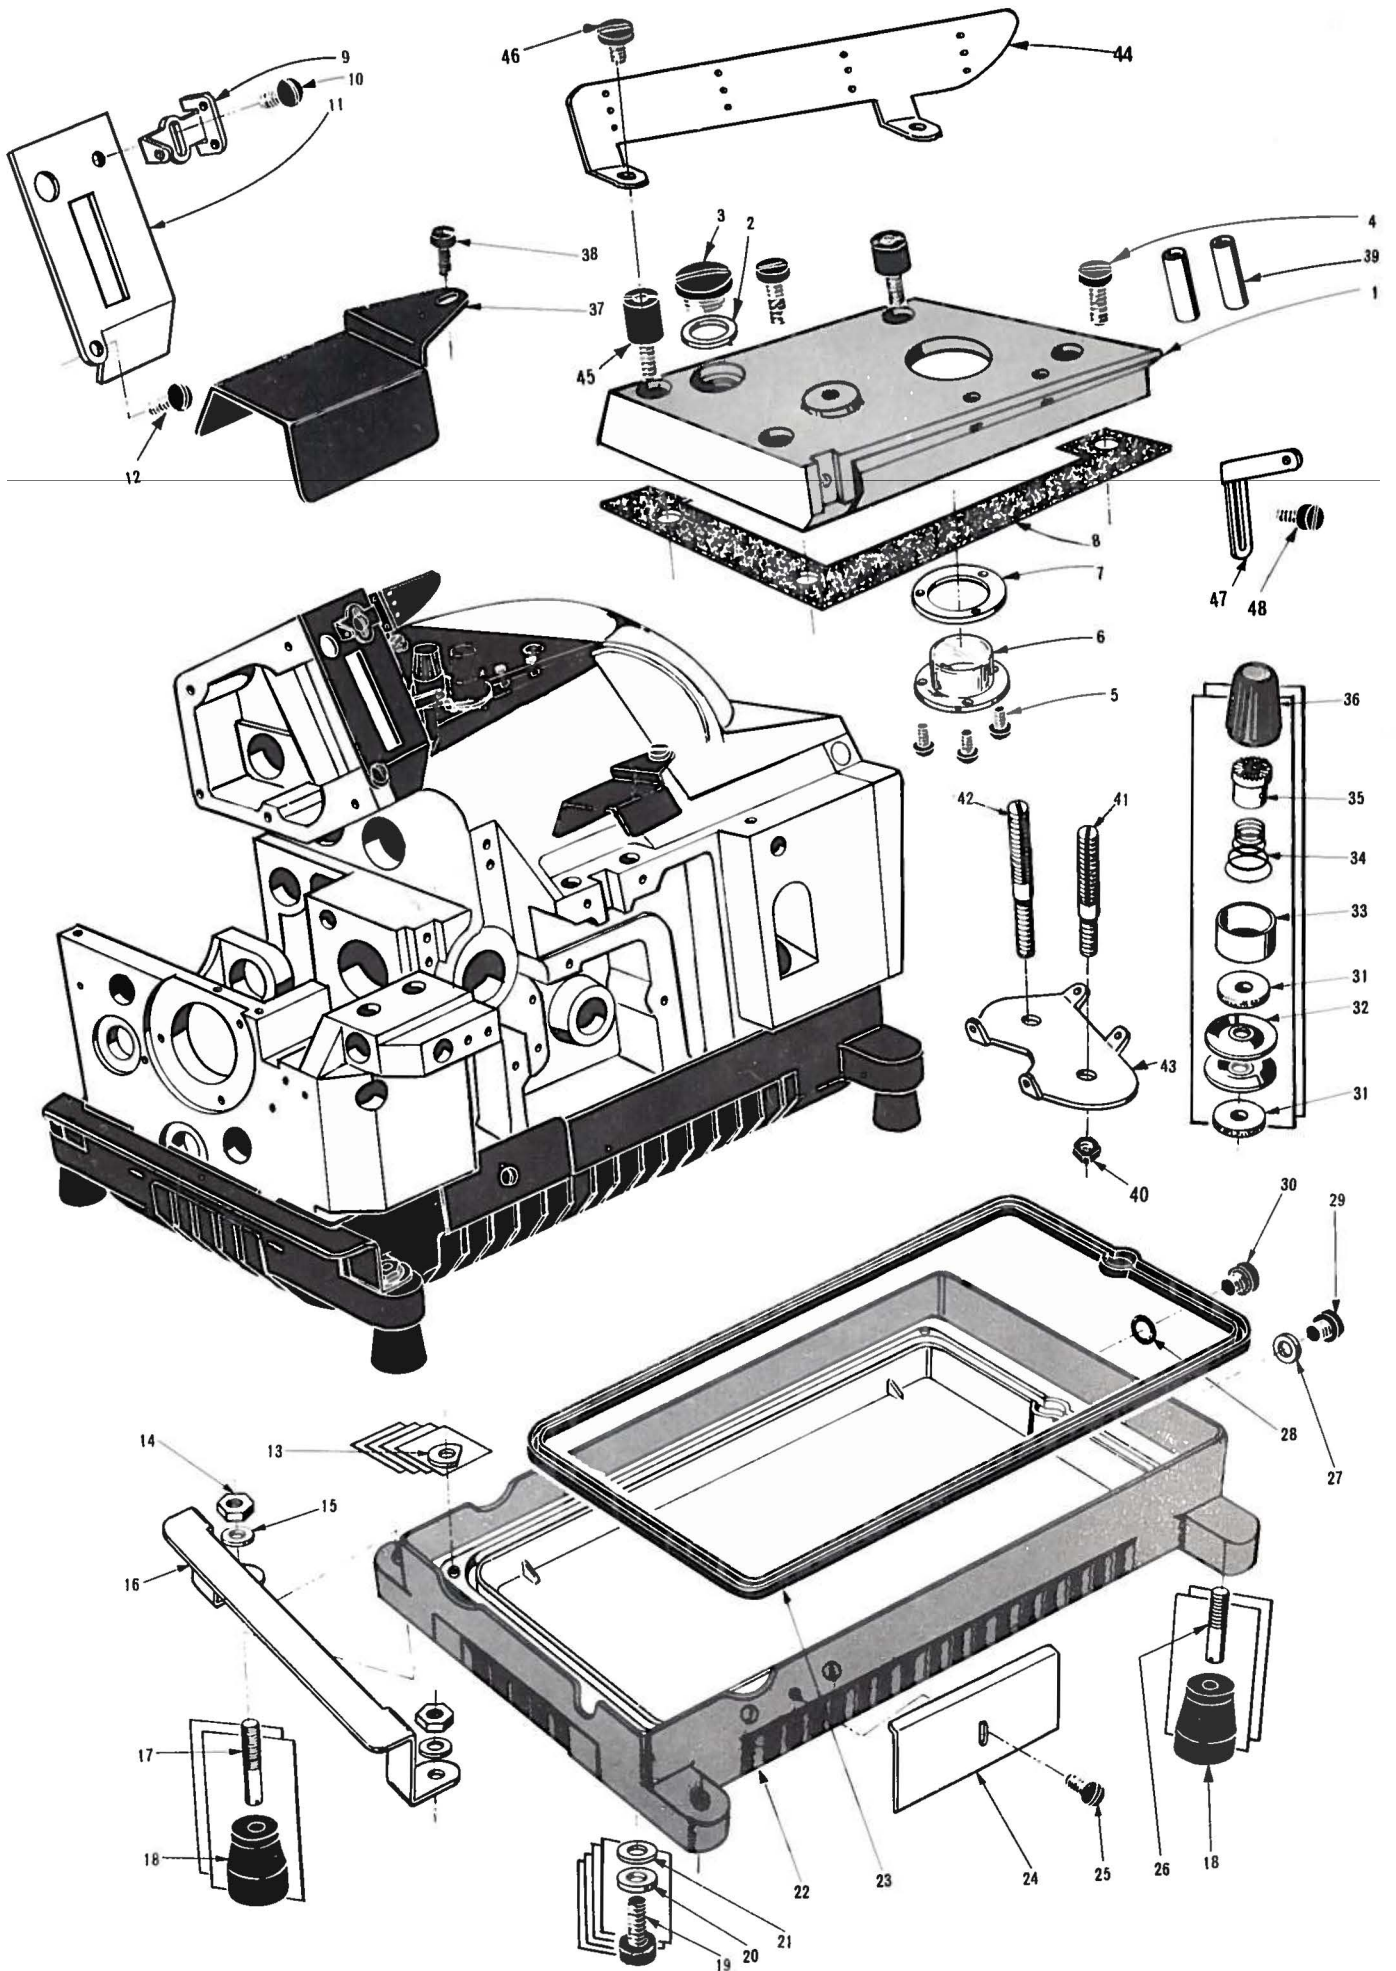

<u>Ref.No.</u>	<u>Parts.No.</u>	<u>Name</u>	<u>Amt.Req.</u>	<u>Remarks</u>
1	Y34761	Top Cover (Left)	1	
2	Y 525	Seal for Oil Hole Screw	1	
3	Y 5075	Oil Hole Screw	1	
4	Y 9150	Screws for Y32614	2	
5	Y 1333	Screws for Y32930	3	
6	Y32930	Oil Sight Top Window	1	
7	Y32924	Oil Sight Top Window Seal	1	
8	Y32615	Top Cover (Left) Gasket	1	
9	Y32424	Needle Thread Eyelet	1	
10	Y 1326	Screw for Y32424	1	
11	Y32627	Needle Bar Connecting Link Cover	1	
12	Y 1326	Screw for Y32627	1	
13	Y 317	Base Seals for Y33208	4	
14	Y 364	Nuts for Y33030	2	
15	Y 563	Washers for Y33030	2	
16	Y33030	Frame Hanger	1	
17	Y 6819	Screws for Y32632	2	
18	Y32632	Base Rubber Cushion	4	
19	Y 5519	Screws for Y33208	4	
20	Y 563	Washers for Y33208	4	
21	Y 570	Seals for Y33208	4	
22	Y33208	Base	1	
23	Y33209	Base Gasket	1	
24	Y33284	Base Front Plate	1	
25	Y 1330	Screw for Y33284	1	
26	Y 6816	Screws for Y33632	2	
27	Y 567	Drain Hole Seal for Outer	1	
28	Y32421	Drain Hole Seal for Inner	1	
29	Y 9852	Drain Hole Screw for Outer	1	
30	Y 5076	Drain Hole Screw for Inner	1	
31	Y 286	Felt for Tension Disc	4	
32	Y01111	Tension Disc	4	
33	Y37635	Thread Tension Spring Retainer	2	
34	Y30255	Needle Thread Tension Spring	2	
35	Y30254	Tension Spring Bushing	2	
36	Y32965	Thread Tension Spring Cap	2	
37	Y32663	Worm Oil Shield	1	
38	Y 4438	Screw for Y32663	1	
39	Y32577	Double Chain Stitch Needle Thread Eyelet	1	
40	Y 340	Nut for Tension Post	1	
41	Y 6543	Tension Post for Double Chain Stitch	1	
42	Y 6544	Tension Post for Overseam	1	
43	Y34763	Tension Disc Eyelet for Needle Thread	1	
44	Y34764	Thread Lead	1	
45	Y 5492	Screws for Y34761	2	
46	Y 4351	Screws for 34764	2	
47	Y34765	Double Chain Stitch Needle Thread Eyelet	1	
48	Y 1196	Screw for Y34765	1