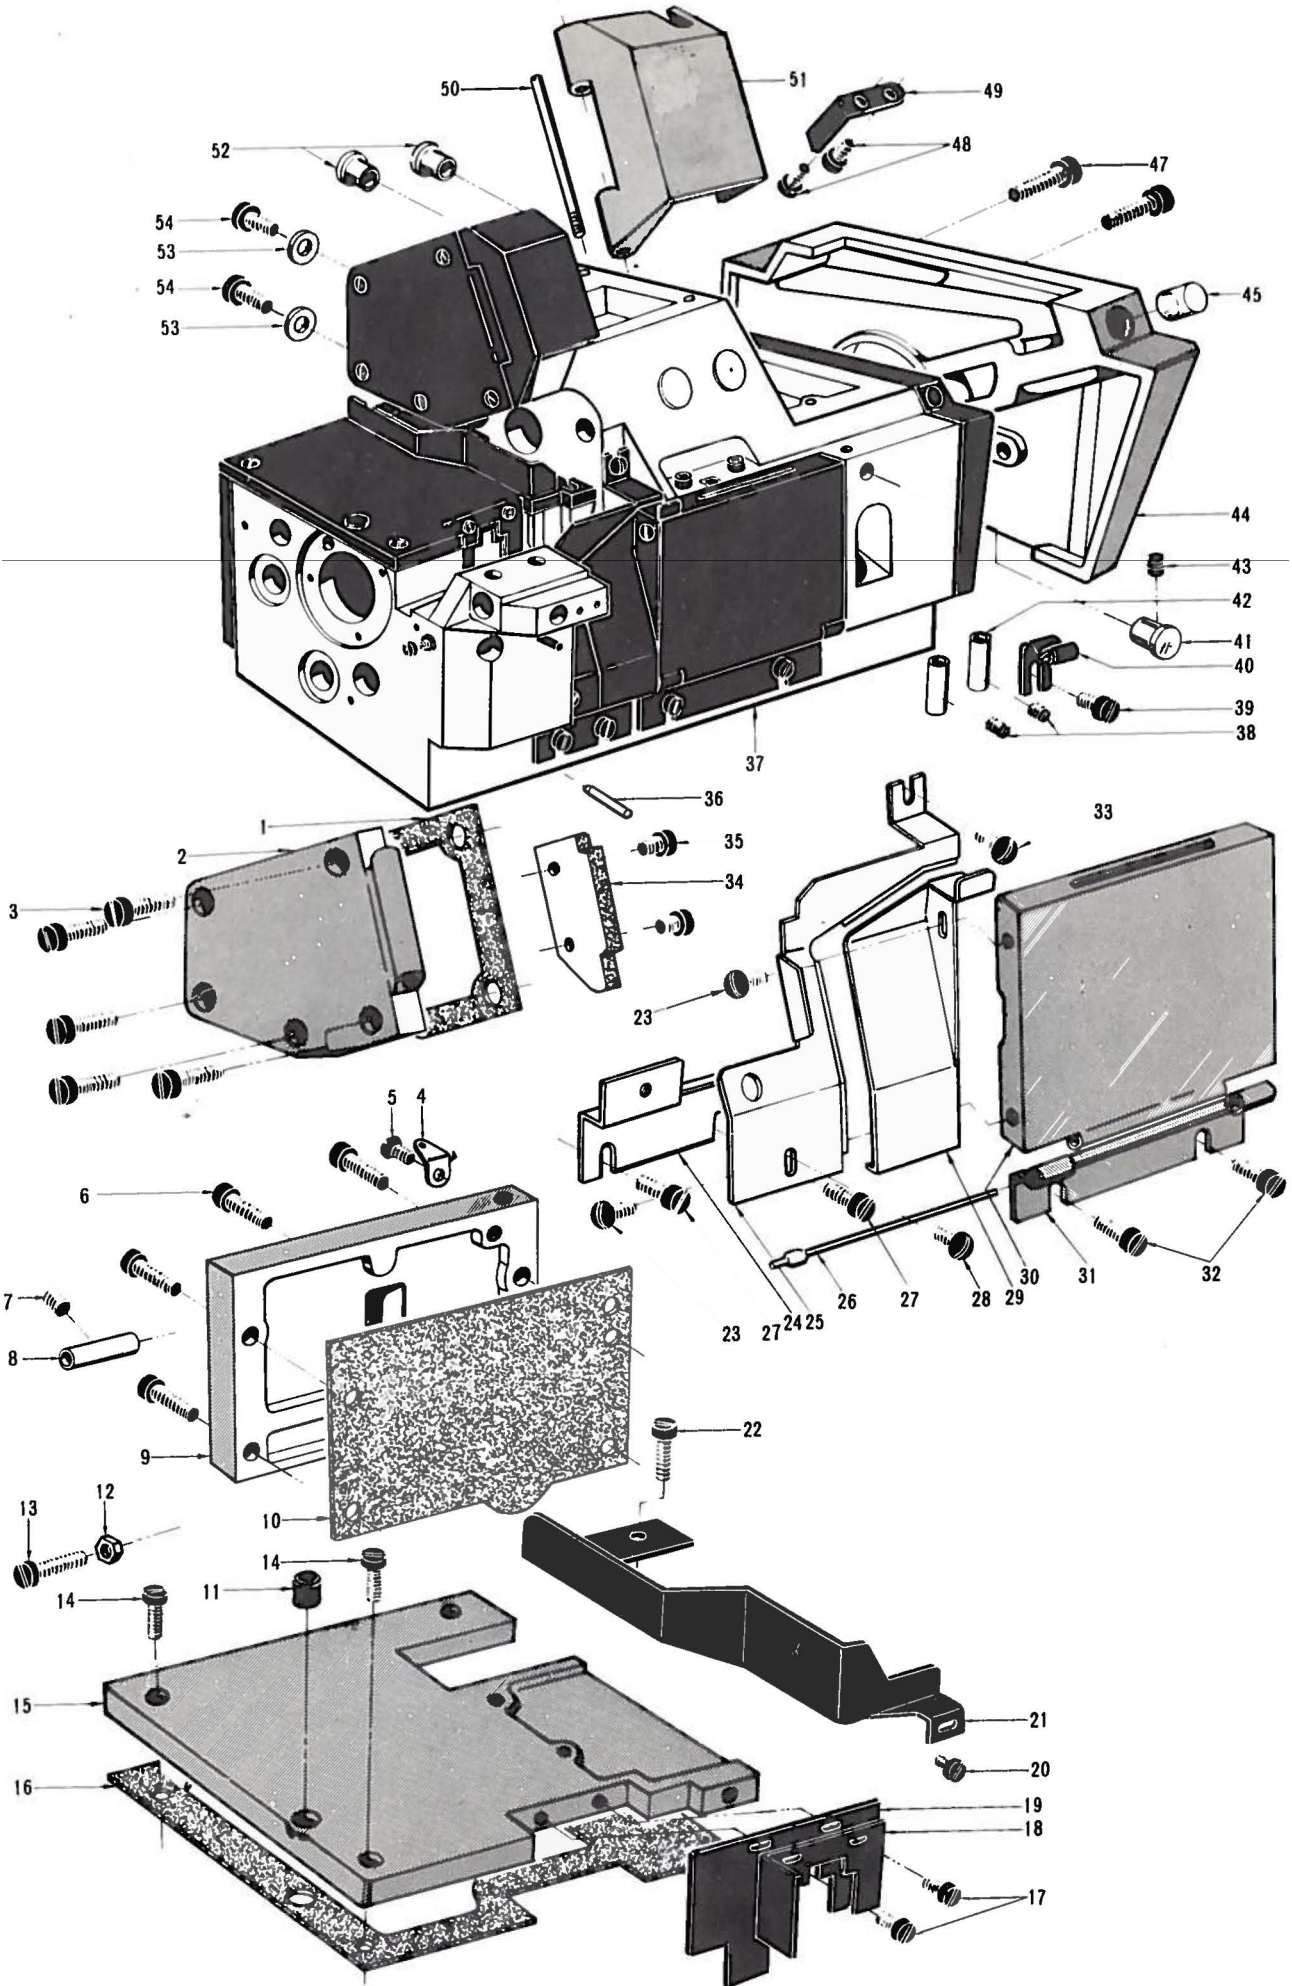

<u>Ref.No.</u>	<u>Parts.No.</u>	<u>Name</u>	<u>Amt. Req.</u>	<u>Remarks</u>
1	Y32618	Side Cover Gasket	1	
2	Y32617	Side Cover	1	
3	Y 9150	Screws for Y32617	5	
4	Y33207	Cloth Plate Hinge Eyelet	1	
5	Y 9142	Screw for Y33207	1	
6	Y 5089	Screws for Y33005	4	
7	Y 1459	Screw for Y33159	1	
8	Y33159	Looper Thread Guide Tube	1	
9	Y33005	Cloth Plate Hinge	1	
10	Y33016	Cloth Plate Hinge Gasket	1	
11	Y32604	Cloty Plate Rubber Cushion	1	
12	Y 334	Nut for Y9106	1	
13	Y 9106	Cloth Plate Positioning Screw	1	
14	Y 4437	Screw for Y33008	2	
15	Y33008	Feed Mechanism Cover	1	
16	Y33129	Feed Mechanism Cover Gasket	1	
17	Y 4351	Screws for Y33009	2	
18	Y33009	Feed Mechanism Front Shield (Upper)	1	
19	Y33176	Feed Mechanism Front Shield Rubber (Upper)	1	
20	Y 4353	Screws for Y33010	1	
21	Y33010	Fabric Guard	1	
22	Y 4441	Screw for Y33010	1	
23	Y 5131	Screw for Y33021	2	
24	Y33022	Chip Guard Supporter	1	
25	Y33235	Chip (Fix) Guard for Y33235	1	
26	Y32608	Front Cover Hinge Pin	1	
27	Y 4440	Screws for Y33022	2	
28	Y 1330	Screw for Y33020	1	
29	Y33021	Chip Guard (Open)	1	
30	Y32606	Front Cover	1	
31	Y32607	Front Cover Hinge	1	
32	Y 4440	Screws for Y32607	2	
33	Y 1326	Screw for Y33020 (Y33235)	1	
34	Y32685	Needle Bar Oiling Felt (Left)	1	
35	Y 9853	Screws for Y32685	2	
36	Y 697	Cloth Plate Latch	1	
37	Y33001	Frame	1	
38	Y 1459	Screw for Y32963	2	
39	Y 4358	Screw for Y32609	1	
40	Y32609	Front Cover Latch Spring	1	
41	Y32612	Front Seal Plug	1	
42	Y32963	Looper Thread Tube	2	
43	Y 3434	Screw for Y32612	1	
44	Y34773	Pulley Cover	1	
45	Y33155	Pulley Graduation Sight Window	1	
47	Y 5089	Screws for Y33283	2	
48	Y 7302	Screws for Y32620	2	
49	Y32620	Needle Thread Cover Latch Spring	1	
50	Y32622	Needle Thread Cover Pin	1	
51	Y32619	Needle Thread Cover	1	
52	Y32612	Rear Seal Plug	2	
53	Y 567	Seal for Y5062	2	
54	Y 5062	Oil Hole Screw	2