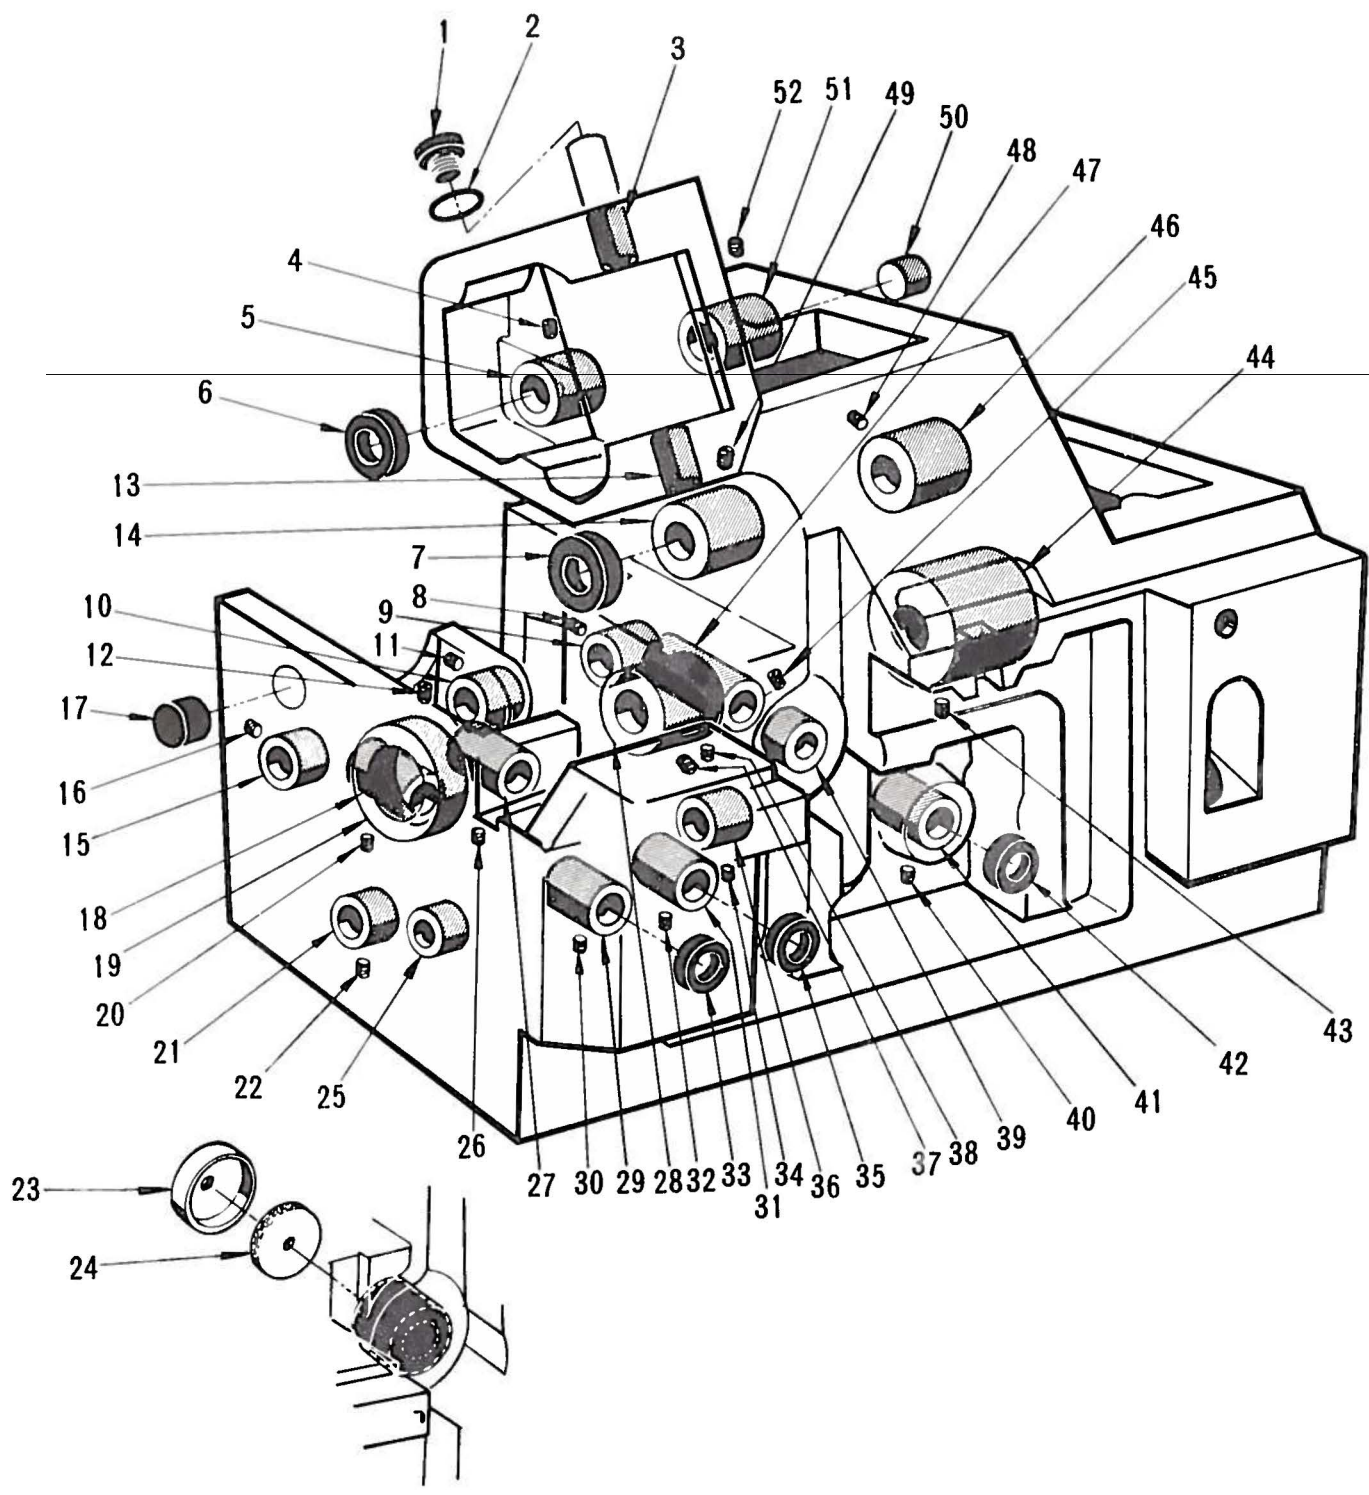

BUSHINGS

<u>Ref.No.</u>	<u>Parts.No.</u>	<u>Name</u>	<u>Amt.Req.</u>	<u>Remarks</u>
1	Y 3636	Cap Screw for Y32652	1	
2	Y 526	Seal for Y32652	1	
3	Y32652	Needle Bar Bushing (Upper)	1	
4	Y 1457	Screw for Y32647	1	
5	Y32647	Needle Bar Driving Crank Bushing (Left)	1	
6	Y32684	Needle Bar Driving Crank Oil Seal	1	
7	Y32906	Upper Knife Driving Shaft Oil Seal	1	
8	Y 3654	Screw for Y33101	1	
9	Y33101	Feed Bar Driving Shaft Bushing (Right)	1	
10	Y33102	Feed Bar Driving Shaft Bushing (Middle)	1	
11	Y 1435	Screw for Y33102	1	
12	Y 3434	Screw for Y33051	1	
13	Y32653	Needle Bar Bushing (Lower)	1	
14	Y32905	Upper Knife Driving Shaft Bushing (Left)	1	
15	Y33103	Feed Bar Driving Shaft Bushing (Left)	1	
16	Y 1435	Screw for Y33103	1	
17	Y33265	Seal Plug for Frame	1	
18	Y33062	Front Looper Driving Shaft Bushing (Rear)	1	
19	Y33051	Crankshaft Small Roller Housing	1	
20	Y 9209	Screw for Y33062	1	
21	Y33070	Front Looper Oscillating Shaft Bushing (Left)	1	
22	Y 9209	Screw for Y33070	1	
23	Y32350	Upper Looper Bar Guide Bushing Cap	1	
24	Y 527	Oil Felt Disc	1	
25	Y33119	Differential Feed Control Lever Shaft Bushing	1	
26	Y 9209	Screw for Y33055	1	
27	Y33055	Lower Looper Driving Shaft Bushing (Rear)	1	
28	Y32782	Crankshaft Bushing (Left)	1	
29	Y33061	Front Looper Driving Shaft Bushing (Front)	1	
30	Y 9209	Screw for Y33061	1	
31	Y30227	Lower Looper Driving Shaft Bushing (Front)	1	
32	Y 7650	Screw for Y30227	1	
33	Y30291	Looper Shaft Oil Seal (Lower)	1	
34	Y 9209	Screw for Y33069	1	
35	Y30291	Looper Shaft Oil Seal (Lower)	1	
36	Y33069	Front Looper Oscillating Shaft Bushing (Right)	1	
37	Y 3595	Screw for Y32782	1	
38	Y 9209	Screw for Y32793	1	
39	Y32349	Upper Looper Bar Guide Bushing	1	
40	Y 9209	Screw for Y34518	1	
41	Y34518	Upper Looper Driving Shaft Bushing (Front)	1	
42	Y30291	Looper Shaft Oil Seal (Lower)	1	
43	Y 9209	Screw for Y32781	1	
44	Y32781	Crankshaft Bushing (Inner)	1	
45	Y 1448	Screw for Y32802	1	
46	Y32904	Upper Knife Driving Shaft Bushing (Right)	1	
47	Y32793	Upper Looper Driving Shaft Bushing (Rear)	1	
48	Y 3654	Screw for Y32904	1	
49	Y 9409	Screw for Y32905	1	
50	Y32650	Needle Bar Driving Crank Bushing Plug	1	
51	Y32648	Needle Bar Driving Crank Bushing (Right)	1	
52	Y 1457	Screw for Y32648	1