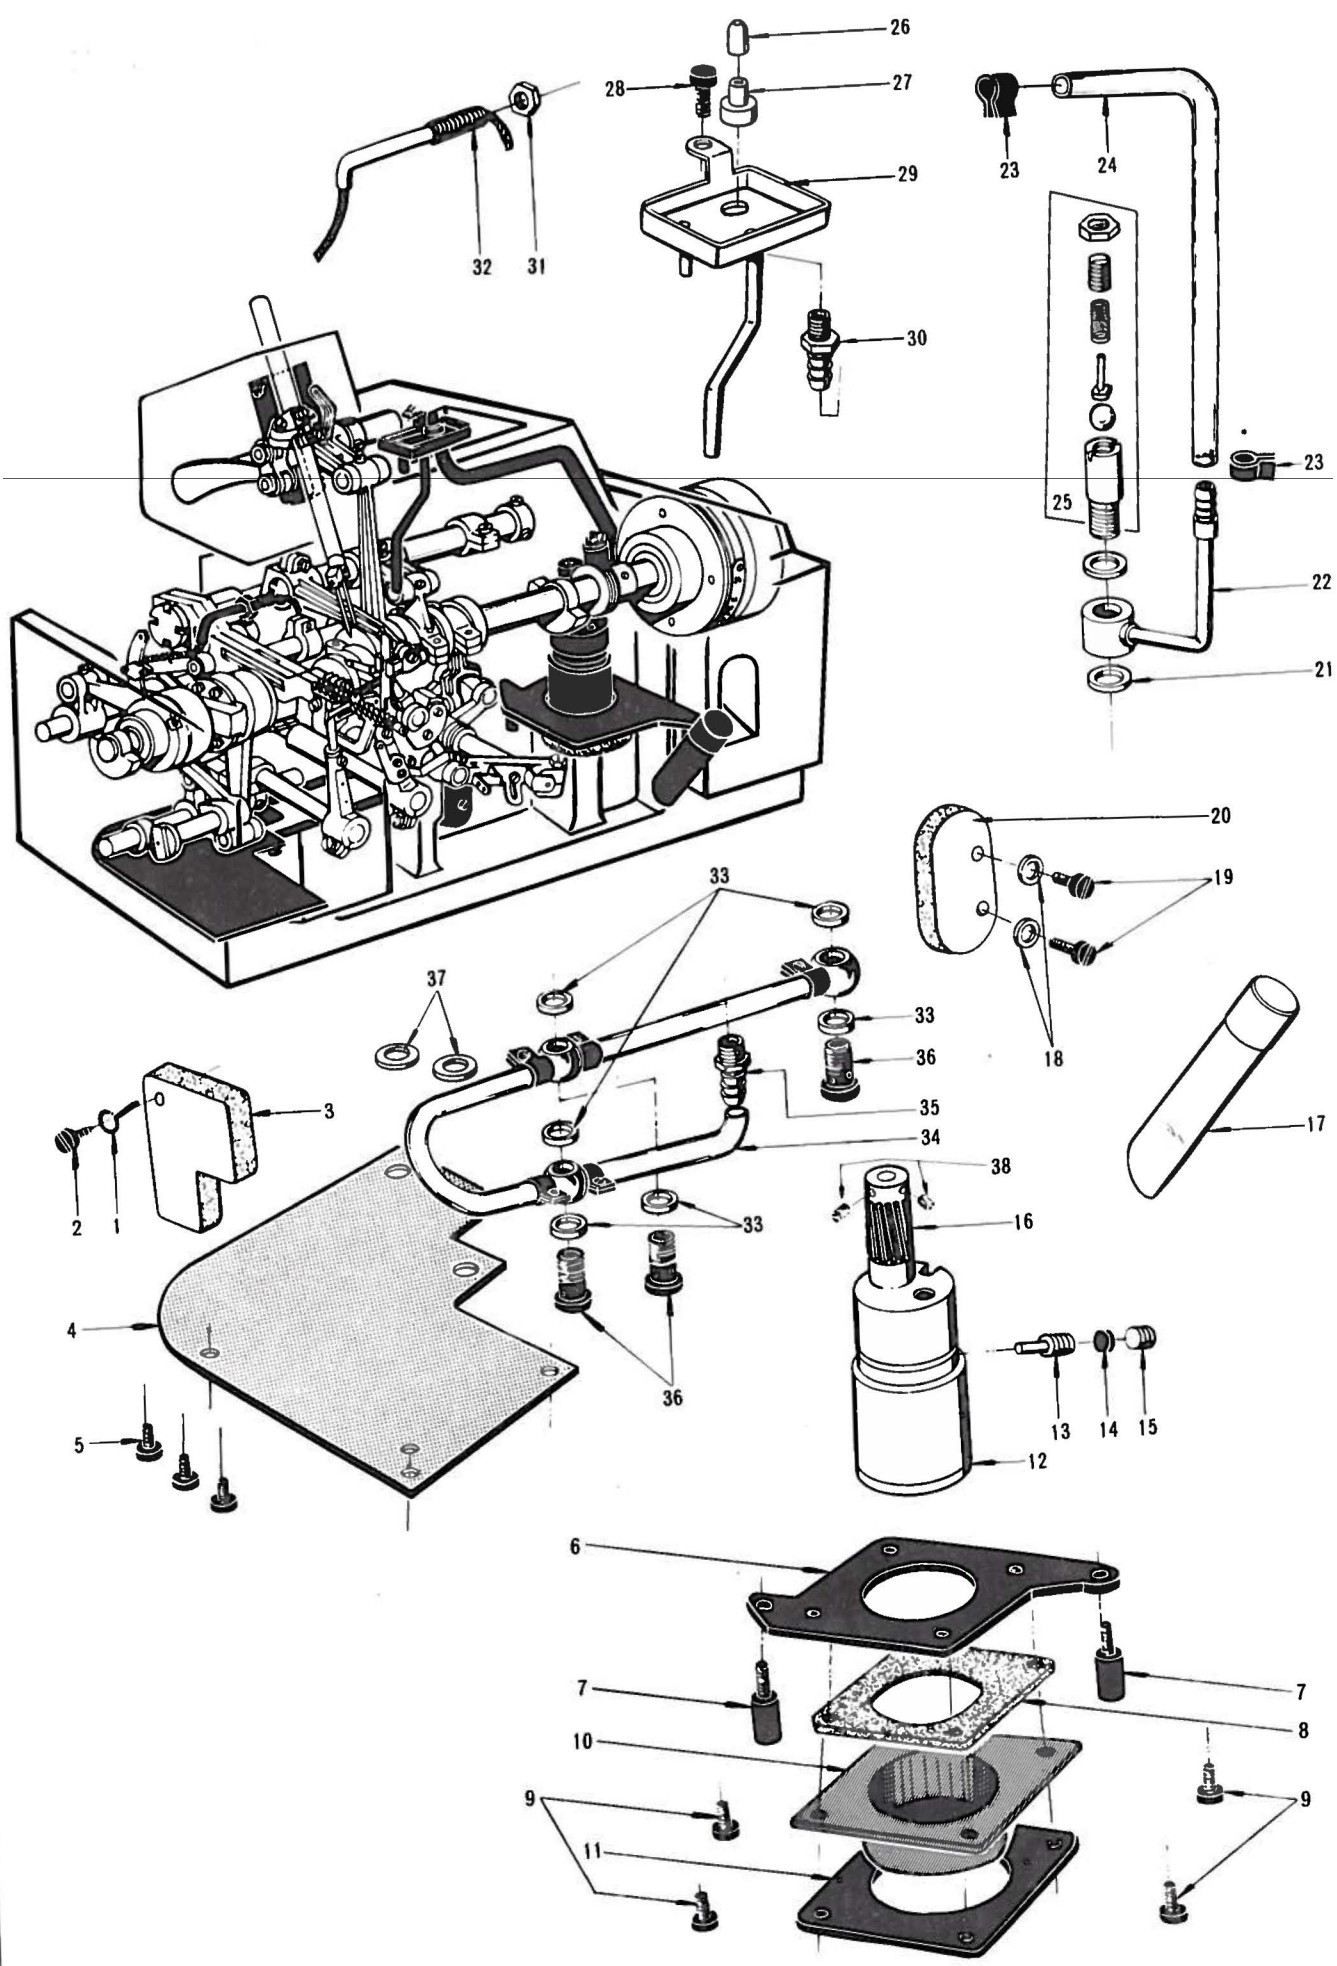

LUBRICATING MECHANISM

13

<u>Ref.No.</u>	<u>Parts.No.</u>	<u>Name</u>	<u>Amt.Req.</u>	<u>Remarks</u>
1	Y32812	Needle Bar Oiling Felt Retainer	1	
2	Y 9604	Screw for Y32649	1	
3	Y32649	Needle Bar Oiling Felt (Right)	1	
4	Y33569	Under Feed Mechanism Filter Screen	1	
5	Y 9853	Screws for Y33148	3	
6	Y33280	Under Pump Filter Seat	1	
7	Y 6261	Screws for Y33280	2	
8	Y33279	Under Pump Filter Gasket	1	
9	Y 9853	Screws for Y33282	4	
10	Y33281	Under Pump Filter	1	
11	Y33282	Under Pump Filter Clamp	1	
12	Y33144	Oil Pump Complete Set	1	
13	Y 6330	Screw for Y33144	1	
14	Y 926	Seal for Y33144	1	
15	Y 9503	Cap Screw for Y33144	1	
16	Y30711	Oil Pump Driving Worm Gear	1	
17	Y33150	Oil Sight Gauge	1	
18	Y 550	Washers for Y32806	2	
19	Y 4353	Screws for Y32806	2	
20	Y32806	Upper Looper Bar Oiling Felt	1	
21	Y 509	Seals for Y32897	2	
22	Y32897	Oil Relief Valve Fitting Tube	1	
23	Y37675	Oil Tube Clamp	2	
24	Y32850	Oil Tube	1	
25	Y32938	Oil Relief Valve Complete Set	1	
26	Y37697	Oil Sight Top Nozzle Cap	1	
27	Y32479	Oil Sight Top Nozzle	1	
28	Y 9604	Screw for Y32476	1	
29	Y32476	Oil Receiver	1	
30	Y 9909	Oil Tube Fitting Nut	1	
31	Y 419	Nuts for Y32480	1	
32	Y32480	Feed Bar Driving Connection Oil Nozzle	1	
33	Y 567	Seals for Y33157	6	
34	Y33157	Oil Tube Complete Set	1	
35	Y 9909	Oil Tube Fitting Nut	1	
36	Y 7668	Oil Tube Fitting Stud	3	
37	Y 313	Seals for Y33148	2	
38	Y 1459	Screws for Y30711	2