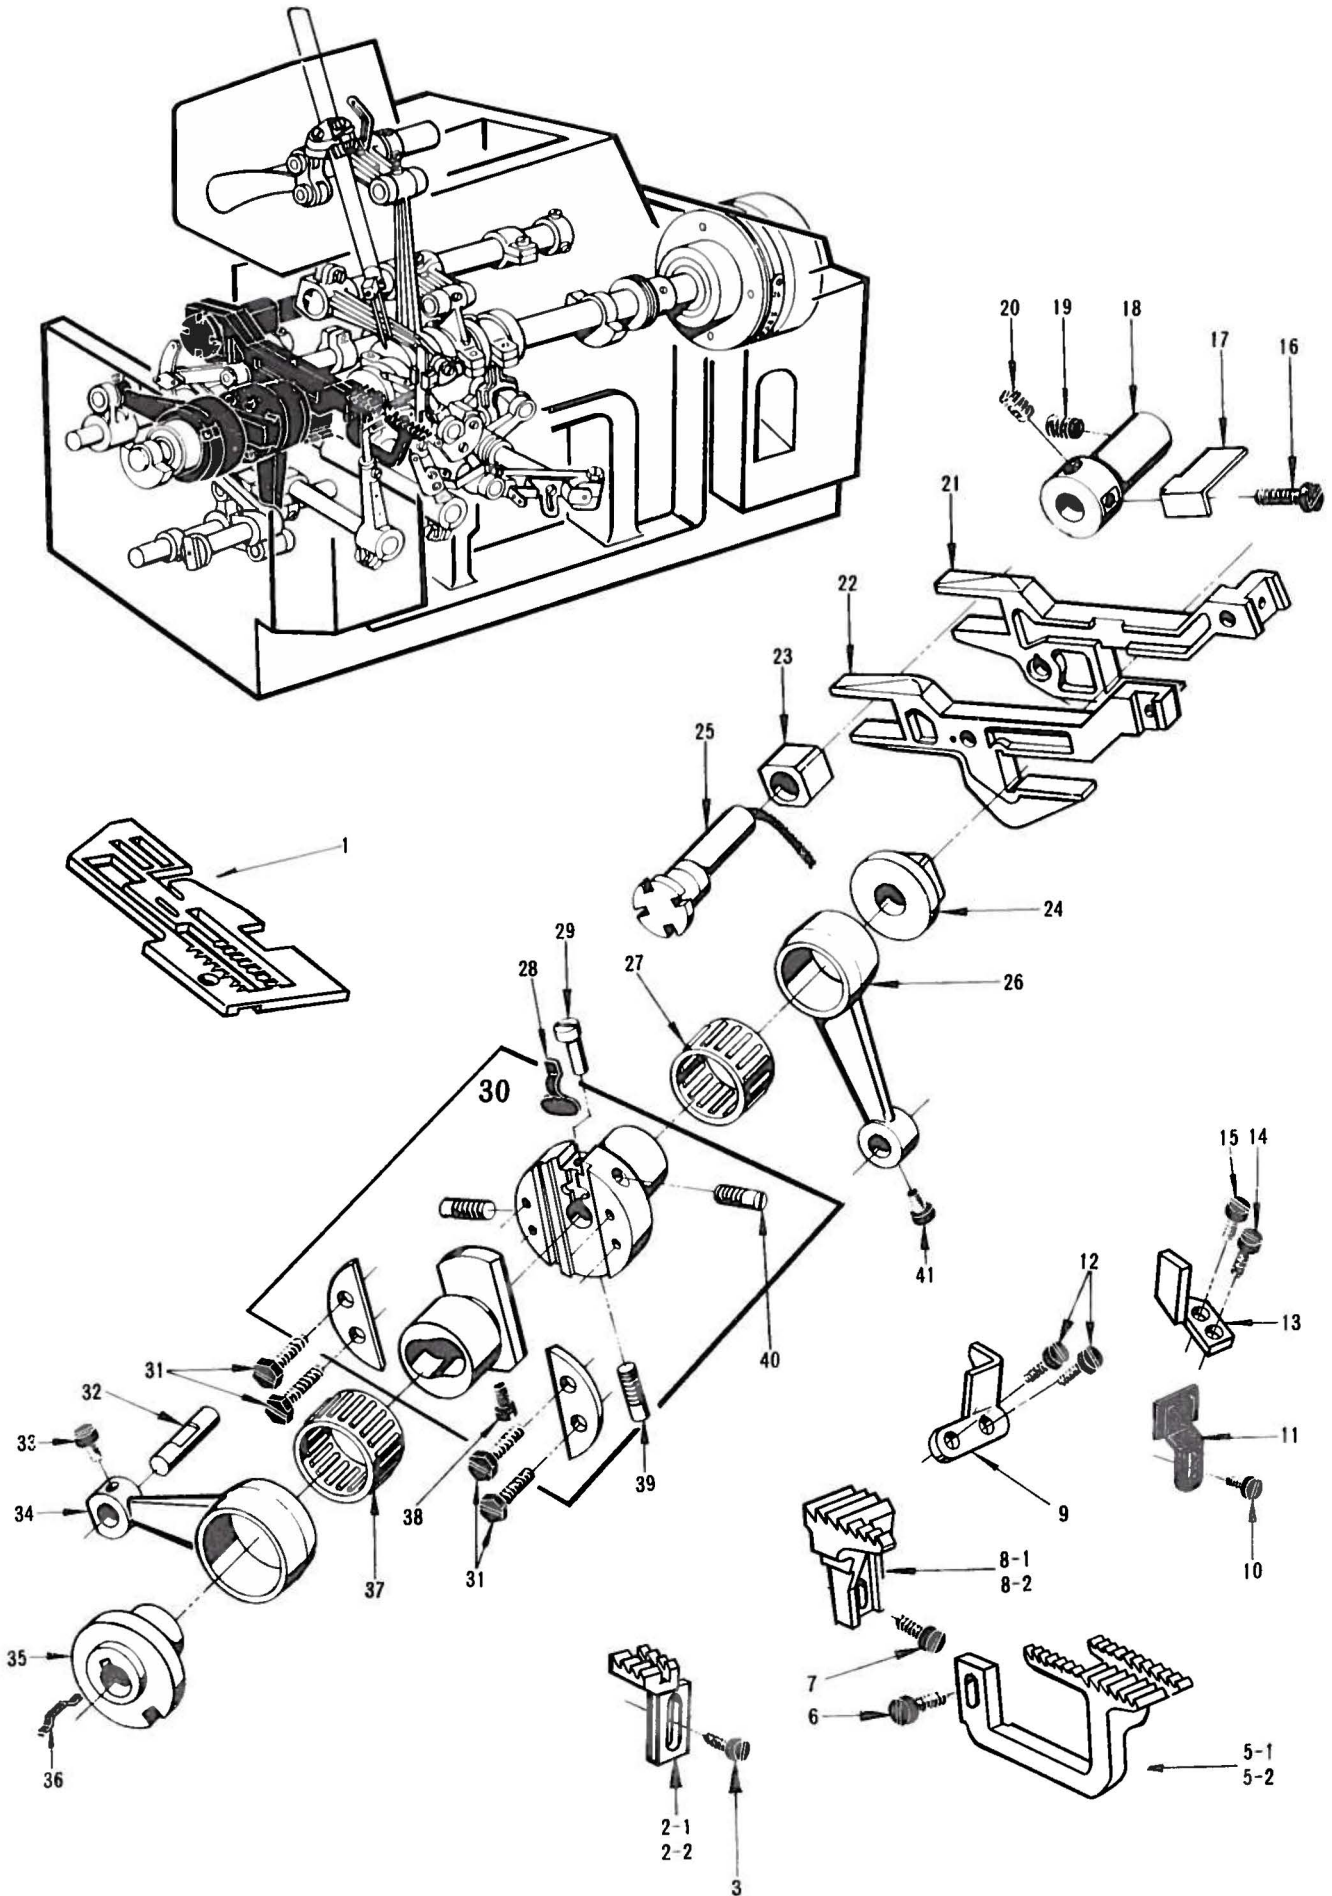

FEEDING MECHANISM (1)

<u>Ref.No.</u>	<u>Parts.No.</u>	<u>Name</u>	<u>Amt.Req.</u>	<u>Remarks</u>
1	Y33545	Throat Plate (D1)	1	
2-1	Y33328	Auxiliary Feed Dog (Standard)	1	
2-2	Y33549	Auxiliary Feed Dog (Special)	1	
3	Y 9730	Screw for Y33544	1	
5-1	Y33828	Differential Feed Dog (Standard)	1	
5-2	Y33830	Differential Feed Dog (Special)	1	
6	Y 4353	Screw for Differential Feed Dog	1	
7	Y 7609	Screw for Main Feed Dog	1	
8-1	Y33829	Main Feed Dog (Standard)	1	
8-2	Y33831	Main Feed Dog (Special)	1	
9	Y32859	Feed Bar Guide (Left)	1	
10	Y 1175	Screw for Y33015	1	
11	Y33015	Feed Mechanism Front Shield (Lower)	1	
12	Y 4440	Screws for Y32859	2	
13	Y33137	Feed Bar Guide (Right)	1	
14	Y 4440	Screw for Y33137	1	
15	Y 1175	Screw for Y33137	1	
16	Y 9730	Screw for Y33252	1	
17	Y33252	Feed Mechanism Rear Shield	1	
18	Y33251	Feed Bar Guide (Rear)	1	
19	Y 3632	Screw for Y33251	1	
20	Y 3635	Screw for Y33141	1	
21	Y33092	Main Feed Bar	1	
22	Y33091	Differential Feed Bar	1	
23	Y32867	Feed Bar Guide Block	1	
24	Y33116	Feed Lift Block	1	
25	Y33141	Feed Adjusting Pin	1	
26	Y33067	Front Looper Oscillating Rod	1	
27	Y33115	Front Looper Oscillating Rod Needle Bearing	1	
28	Y33123	Feed Dog Regulate Spring (Short)	1	
29	Y33139	Feed Dog Regulating Eccentric Spring Control Pin	1	
30	Y33174	Feed Dog Regulating Eccentric Complete Set	1	
31	Y 5506	Screws for Y33174	4	
32	Y32921	Feed Bar Driving Shaft Lever Pin	1	
33	Y 2237	Screw for Y32921	1	
34	Y33110	Feed Dog Driving Connecting Rod	1	
35	Y33127	Feed Dog Regulating Control Eccentric	1	
36	Y33122	Feed Dog Regulating Eccentric Spring	1	
37	Y33114	Feed Dog Driving Connecting Rod Needle Bearing	1	
38	Y 3412	Screw for Y33174	1	
39	Y 3405	Screws for Y33174	2	
40	Y 3408	Screw for Y33139	1	
41	Y 9604	Screw for Y32921	1