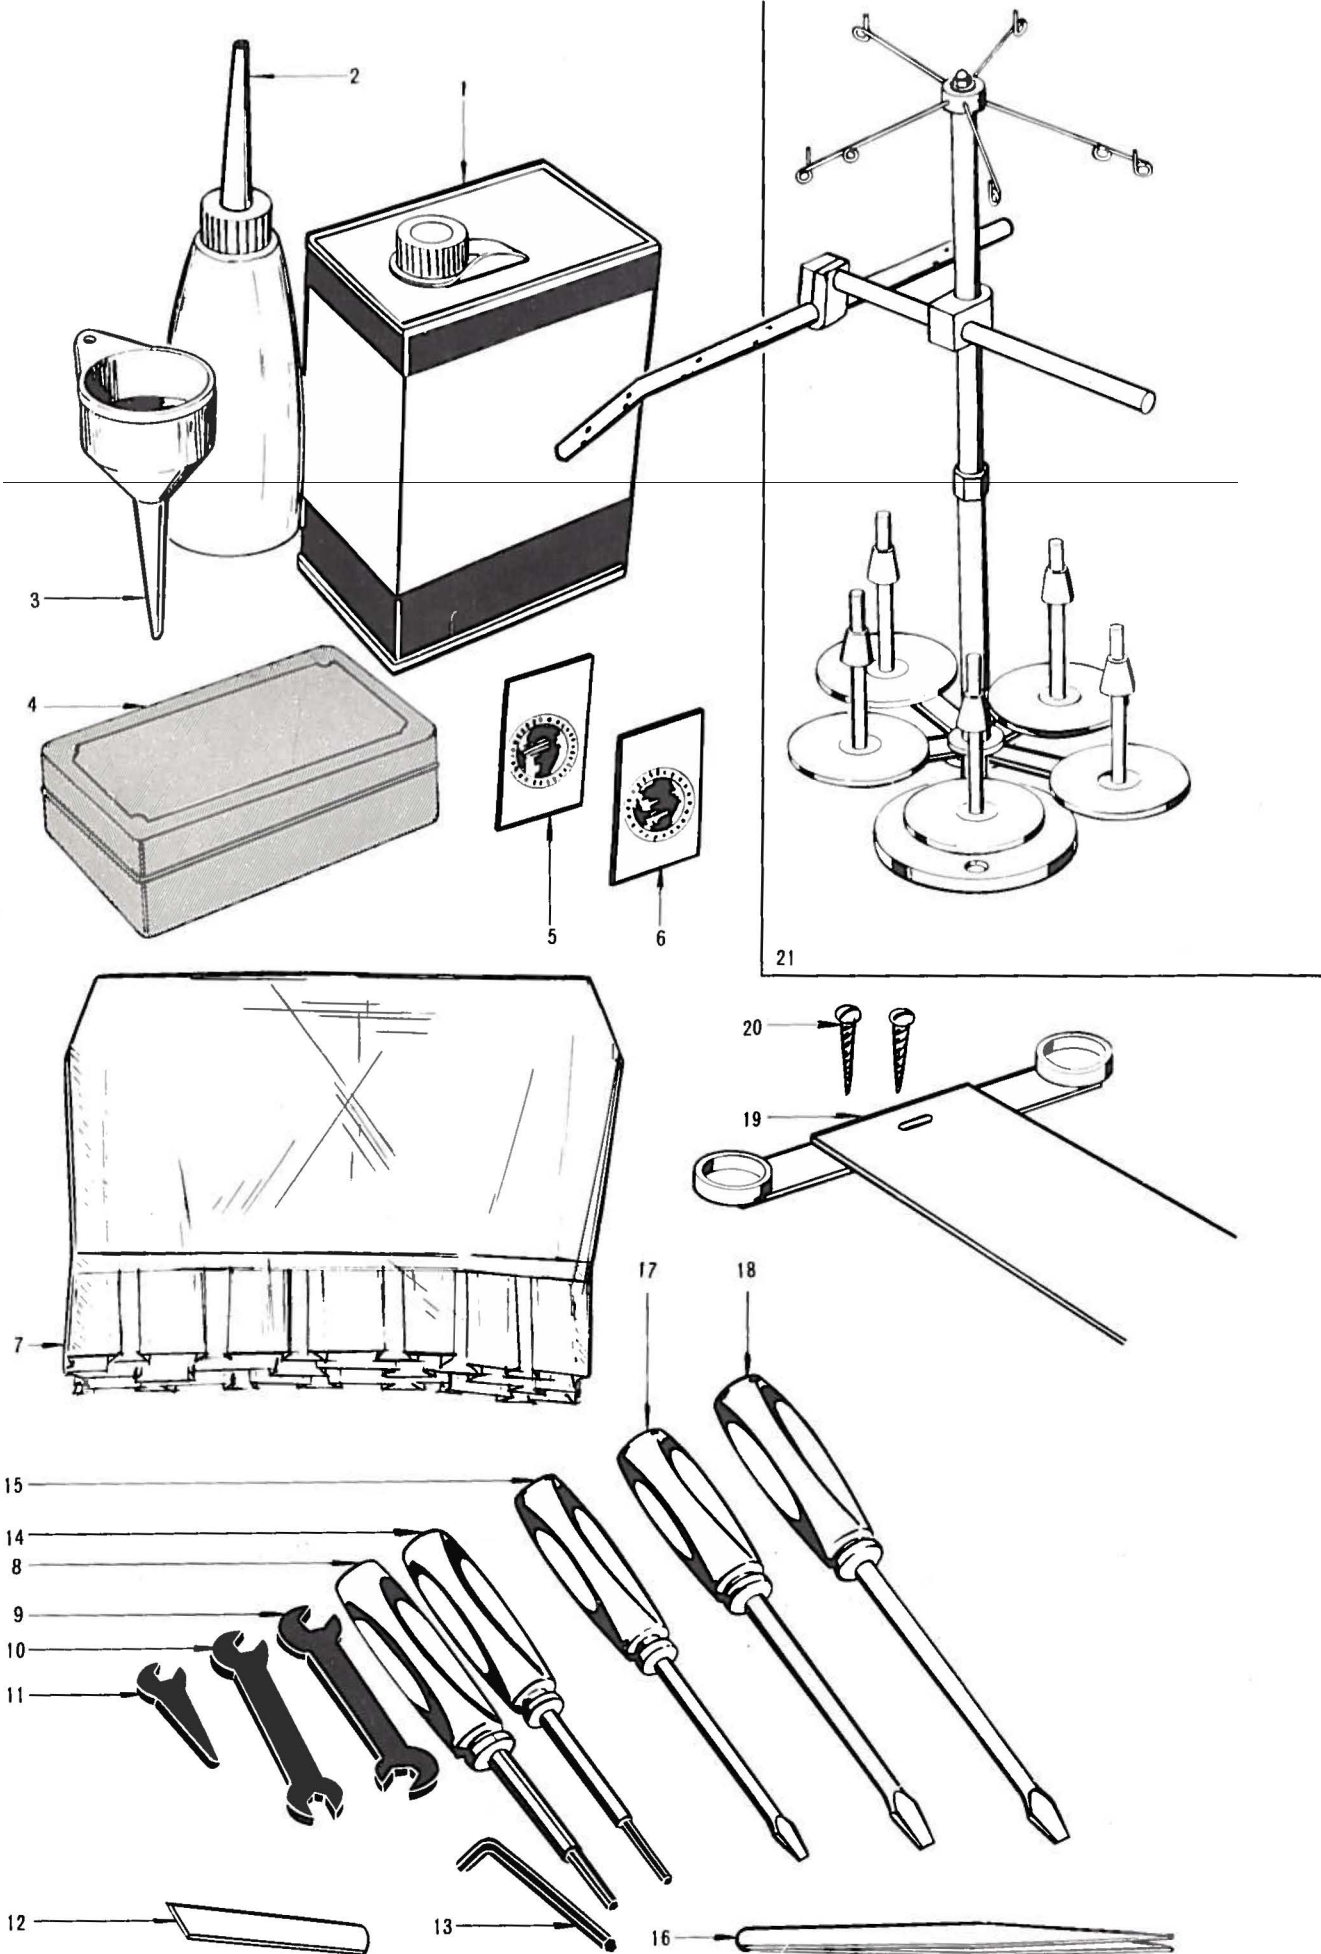

ACCESSORIES

15

<u>Ref.No.</u>	<u>Parts.No.</u>	<u>Name</u>	<u>Amt.Req.</u>	<u>Remarks</u>
1		Oil	1	
2	Y34768	Oiler	1	
3	Y34769	Funnel	1	
4	Y34766	Attachment Box	1	
5		Needles (DMx13)	10	
6		Needles (DCx1)	10	
7	Y34767	Machine Cover	1	
8	Y37923	Hexagon Screw Driver (1.98)	1	
9	Y37945	Wrench (Large) (7.14x7.94)	1	
10	Y37915	Wrench (Medium) (7.14x7.14)	1	
11	Y37944	Wrench (Small)	1	
12	Y30421	Lower Knife	1	
13	Y37916	Hexagon Wrench Key (Small) (3.18)	1	
14	Y37919	Hexagon Screw Driver (1.58)	1	
15	Y37903	Screw driver (Small)	1	
16	Y37909	Thread Tweezers	1	
17	Y37901	Screw Driver (Large)	1	
18	Y37902	Screw Driver (Medium)	1	
19	Y33026	Rubber Cushion Holder Plate	1	
20	Y 6910	Wood Screws for Y33026	2	
21	Y34781	Thread Stand 5 Spool Type	1