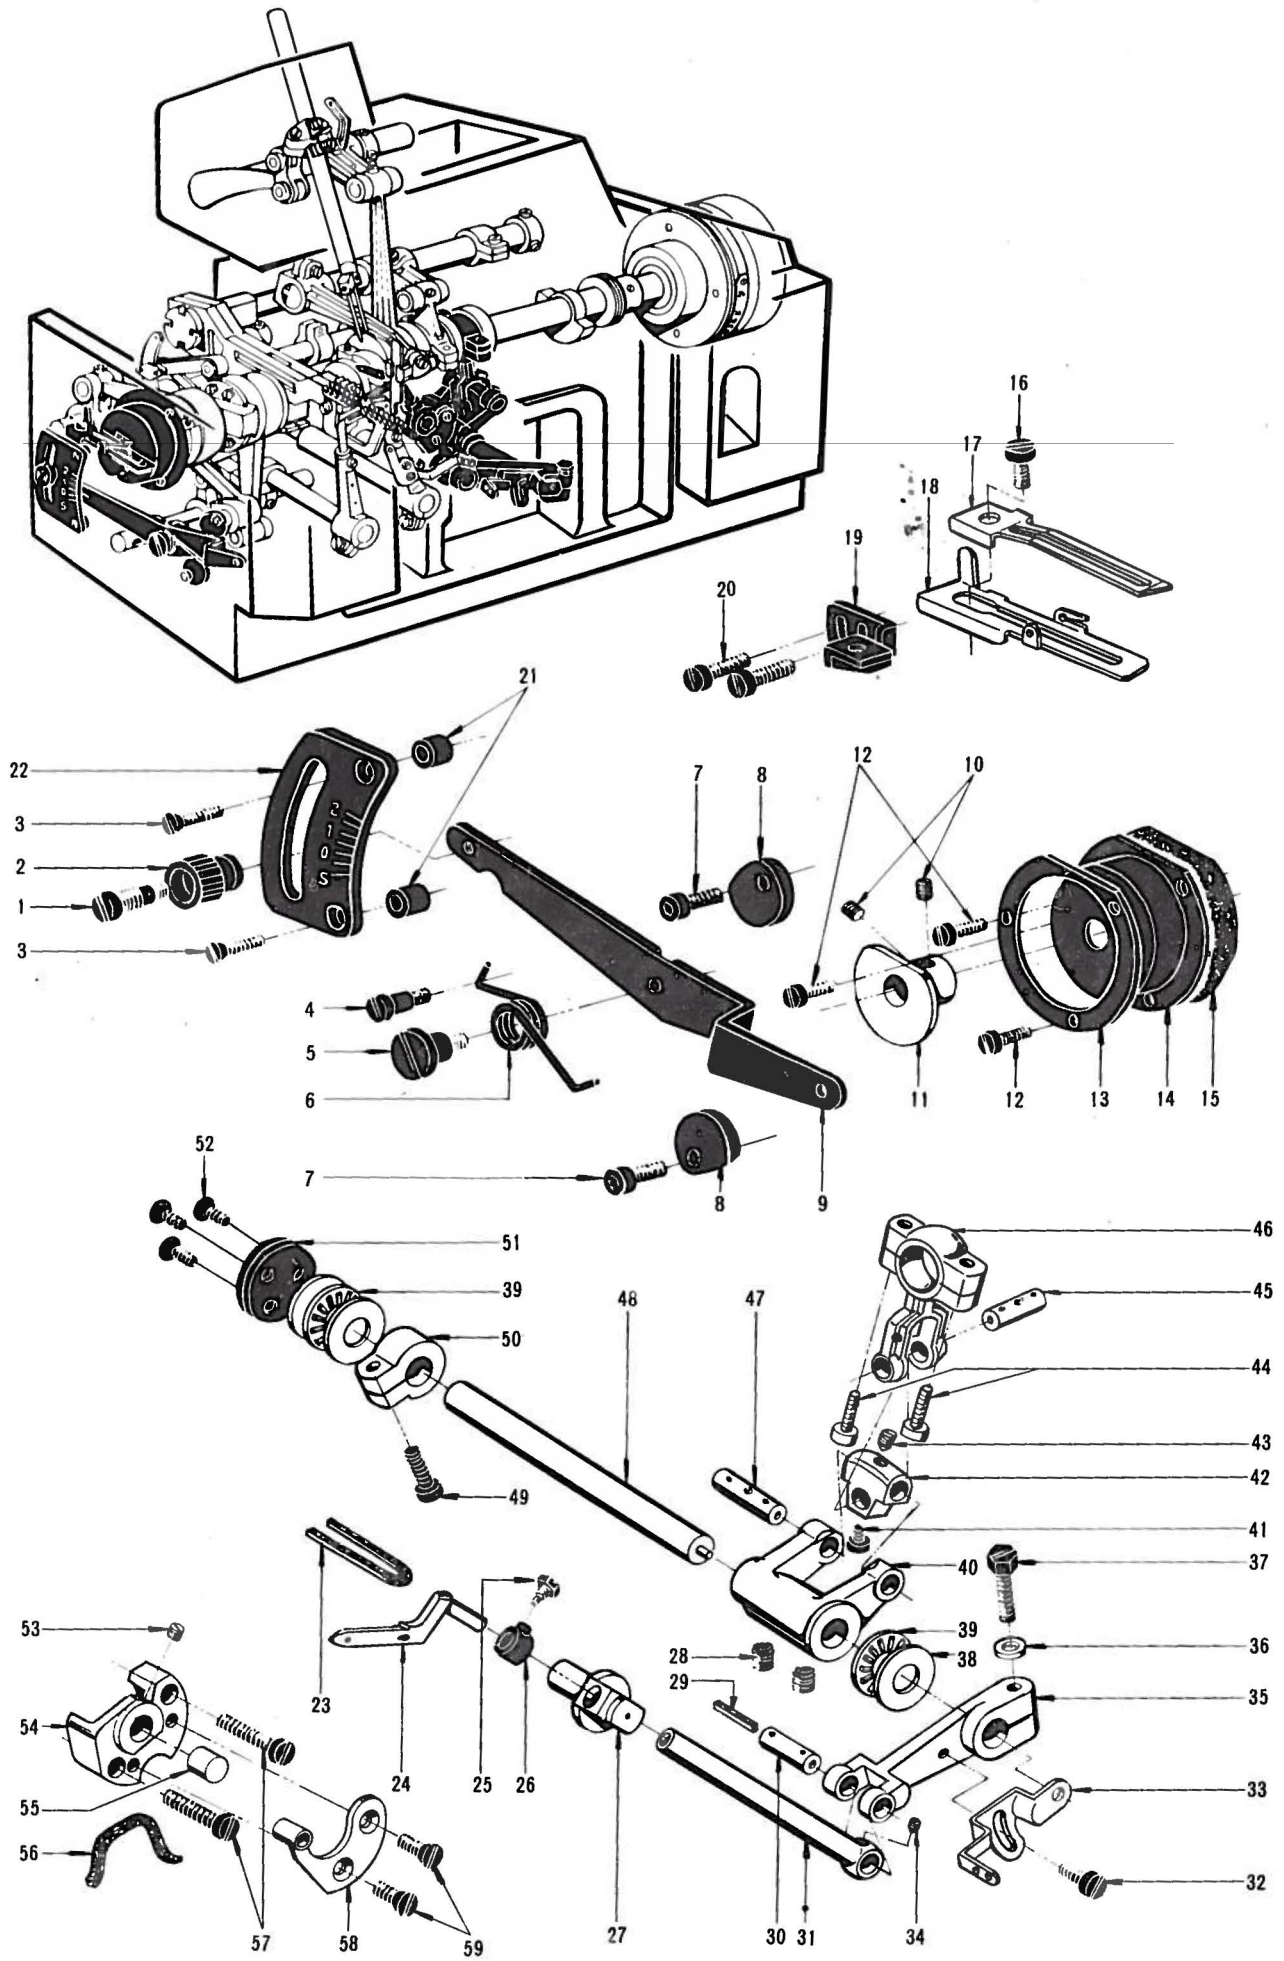

UPPER LOOPER MECHANISM

<u>Ref.No.</u>	<u>Parts.No.</u>	<u>Name</u>	<u>Amt. Req.</u>	<u>Remarks</u>
1	Y 5511	Adjust Screw for Y33117	1	
2	Y 210	Adjust Nut for Y33117	1	
3	Y 1733	Screws for Y34520	2	
4	Y 3406	Latch Screw for 33133	1	
5	Y 5514	Screw for Y33117	1	
6	Y33133	Differential Feed Control Lever Spring	1	
7	Y 5550	Screws for Y33143	2	
8	Y33143	Differential Feed Control Lever Stopper	2	
9	Y33117	Differential Feed Control Lever	1	
10	Y 1457	Screws for Y33200	2	
11	Y33200	Front Looper Thread Take-Up	1	
12	Y 4357	Screws for Y33037	3	
13	Y33038	Crankshaft Small Roller Cap Clamp	1	
14	Y33037	Crankshaft Small Roller Cap	1	
15	Y33012	Crankshaft Small Roller Gasket	1	
16	Y 4438	Screw for Y33203	1	
17	Y33205	Front Looper Thread Cast-Off Plate	1	
18	Y33203	Front Looper Thread Take-Up Eyelet	1	
19	Y33204	Front Looper Thread Take-Up Eyelet Bracket	1	
20	Y 4440	Screws for Y33204	2	
21	Y 494	Washers for Y34520	2	
22	Y34520	Differential Feed Graduation	1	
23	Y 304	Oil Wick for Y32347	1	
24	Y32807	Upper Looper	1	
25	Y 5507	Screw for Y32807	1	
26	Y32803	Upper Looper Holer Collar	1	
27	Y32347	Upper Looper Bar Guide	1	
28	Y 3635	Screws for Y32787	2	
29	Y 282	Oil Wick for Y32799	1	
30	Y32799	Upper Looper Bar Driving Arm Pin	1	
31	Y32800	Upper Looper Bar	1	
32	Y 4358	Screw for Y34224	1	
33	Y34224	Looper Thread Pull-Off (Right)	1	
34	Y 3311	Screw for Y32799	1	
35	Y34104	Upper Looper Bar Driving Arm	1	
36	Y 520	Washer for Y34104	1	
37	Y 5500	Screw for Y34104	1	
38	Y32848	Upper Looper Driving Shaft Thrust Washer	3	
39	Y32849	Upper Looper Driving Shaft Thrust Roller	2	
40	Y32787	Upper Looper Driving Lever	1	
41	Y 9506	Screw for Y32784	1	
42	Y32785	Looper Driving Lever Link	1	
43	Y 3404	Screw for Y32786	1	
44	Y 5071	Screws for Y32783	2	
45	Y32784	Looper Driving Lever Link Pin (Short)	1	
46	Y32783	Looper Driving Lever Connecting Rod	1	
47	Y32786	Looper Driving Lever Link Pin (Long)	1	
48	Y34517	Upper Looper Driving Shaft	1	
49	Y 5550	Screw for Y32792	1	
50	Y32792	Upper Looper Driving Shaft Collar	1	
51	Y33013	Upper Looper Driving Shaft End Cap	1	
52	Y 5345	Screws for Y33013	3	
53	Y 7650	Screw or Y32348	1	
54	Y34516	Upper Looper Bar Guide Retainer	1	
55	Y32348	Upper Looper Bar Guide Thrust Pin	1	
56	Y 304	Oil Wick for Y34516	1	
57	Y 5004	Screws for Y34516	2	
58	Y34226	Upper Looper Thread Guide	1	
59	Y 9142	Screws for Y34226	2