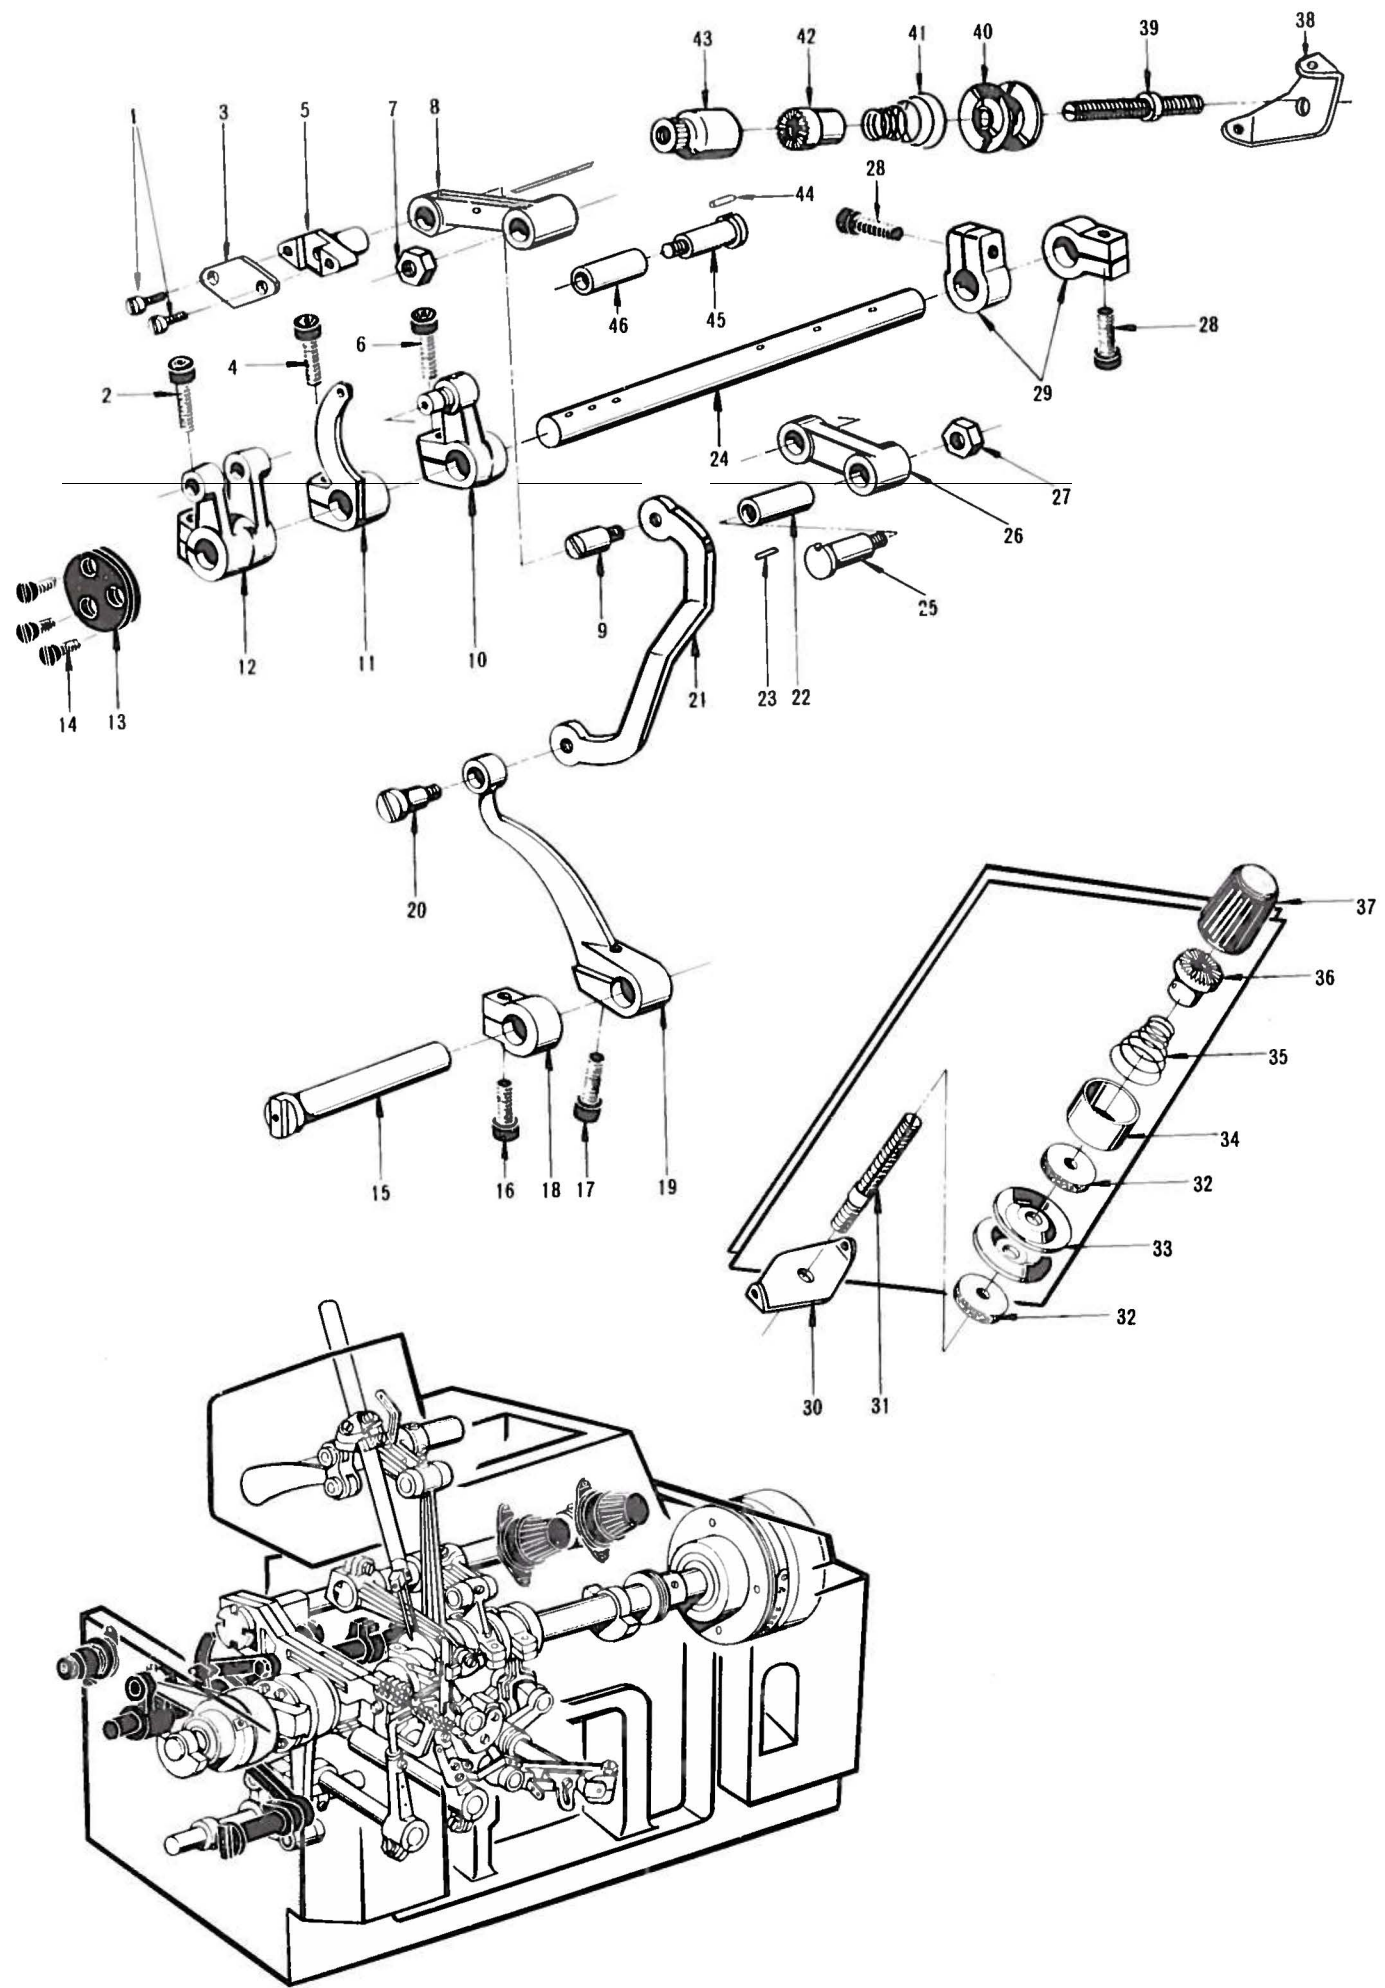

FEEDING MECHANISM (2)

<u>Ref.No.</u>	<u>Parts.No.</u>	<u>Name</u>	<u>Amt.Req.</u>	<u>Remarks</u>
1	Y 8144	Screws for Y33108	2	
2	Y 5520	Screw for Y33105	1	
3	Y33108	Differential Feed Regulating Slide Pin Cap	1	
4	Y 5520	Screw for Y33106	1	
5	Y33107	Differential Feed Regulating Slide Pin	1	
6	Y 5520	Screw for Y34521	1	
7	Y 451	Nut for Y33099 (33094)	1	
8	Y33094	Differential Feed Bar Driving Connection	1	
9	Y 5512	Screw for Y33121	1	
10	Y34521	Main Feed Bar Driving Lever	1	
11	Y33106	Differential Feed Rocker	1	
12	Y33105	Feed Bar Driving Shaft Lever	1	
13	Y33013	Feed Bar Driving Shaft End Cap	1	
14	Y 5345	Screws for Y33013	3	
15	Y33118	Differential Feed Control Lever Shaft	1	
16	Y 5550	Screw for Y32792	1	
17	Y 5550	Screw for Y33120	1	
18	Y32792	Differential Feed Control Lever Shaft Collar	1	
19	Y33120	Differential Feed Control Inner Lever	1	
20	Y 5510	Screw for Y33120 (Y33121)	1	
21	Y33121	Differential Feed Control Lever Link	1	
22	Y33098	Feed Bar Driving Connection Bushing	1	
23	Y 722	Knock Pin for Y33099	1	
24	Y33100	Feed Bar Driving Shaft	1	
25	Y33099	Feed Bar Driving Stud	1	
26	Y33095	Main Feed Bar Driving Connection	1	
27	Y 451	Nut for Y33099 (Y33095)	1	
28	Y 5550	Screws for Y33104	2	
29	Y33104	Feed Bar Driving Shaft Collar	2	
30	Y32962	Tension Disc Eyelet for Looper Thread	2	
31	Y 6542	Tension Post for Overseam	2	
32	Y 286	Felt for Tension Disc	4	
33	Y01111	Tension Disc	4	
34	Y37635	Thread Tensing Spring Retainer	2	
35	Y32952	Looper Thread Tension Spring	2	
36	Y30254	Tension Spring Bushing	2	
37	Y32965	Thread Tension Spring Cap	2	
38	Y33274	Tension Disc Eyelet for Front Looper Thread	1	
39	Y 7817	Tension Post for Front Looper Thread	1	
40	Y01111	Tension Disc	2	
41	Y37632	Front Looper Thread Tension Spring	1	
42	Y37631	Tension Spring Bushing	1	
43	Y37636	Thread Tension Spring Small Cap	1	
44	Y 722	Knock Pin for Y33099	1	
45	Y33099	Feed Bar Driving Stud	1	
46	Y33098	Feed Bar Driving Connection Bushing	1