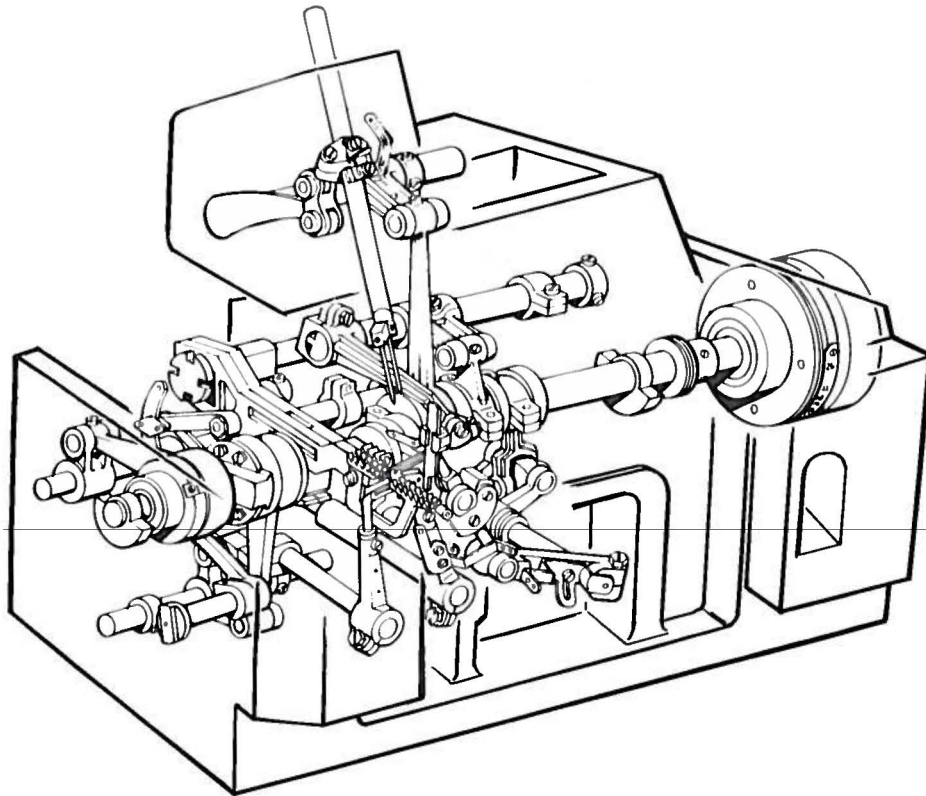

Columbia

**ILLUSTRATED SPARE PARTS LIST
FOR
HIGH SPEED
SAFETY STITCH MACHINE**

MODEL

650-1

650-2

650-3

650-4

Union Special[®] **MACHINE COMPANY**

From the library of: Superior Sewing Machine & Supply LLC

PERSPECTIVE

PLATE NO	CONTENTS	
1	MAIN FRAME, MISCELLANEOUS COVERS AND PLATES	(1)
2	"	(2)
3	"	(3)
4	NEEDLE BAR AND UPPER KNIFE MECHANISM	
5	LOWER KNIFE MECHANISM	
6	PRESSER FOOT MECHANISM	
7	UPPER LOOPER MECHANISM	
8	FRONT LOOPER AND LOWER LOOPER MECHANISM	
9	FEEDING MECHANISM	(1)
10	"	(2)
11	BUSHINGS	
12	CRANKSHAFT MECHANISM	
13	LUBRICATING MECHANISM	
14	PARTS FOR MODEL COLUMBIA 650-2, -3, -4	
15	ACCESSORIES	
16	NUMERICAL INDEX OF PARTS	