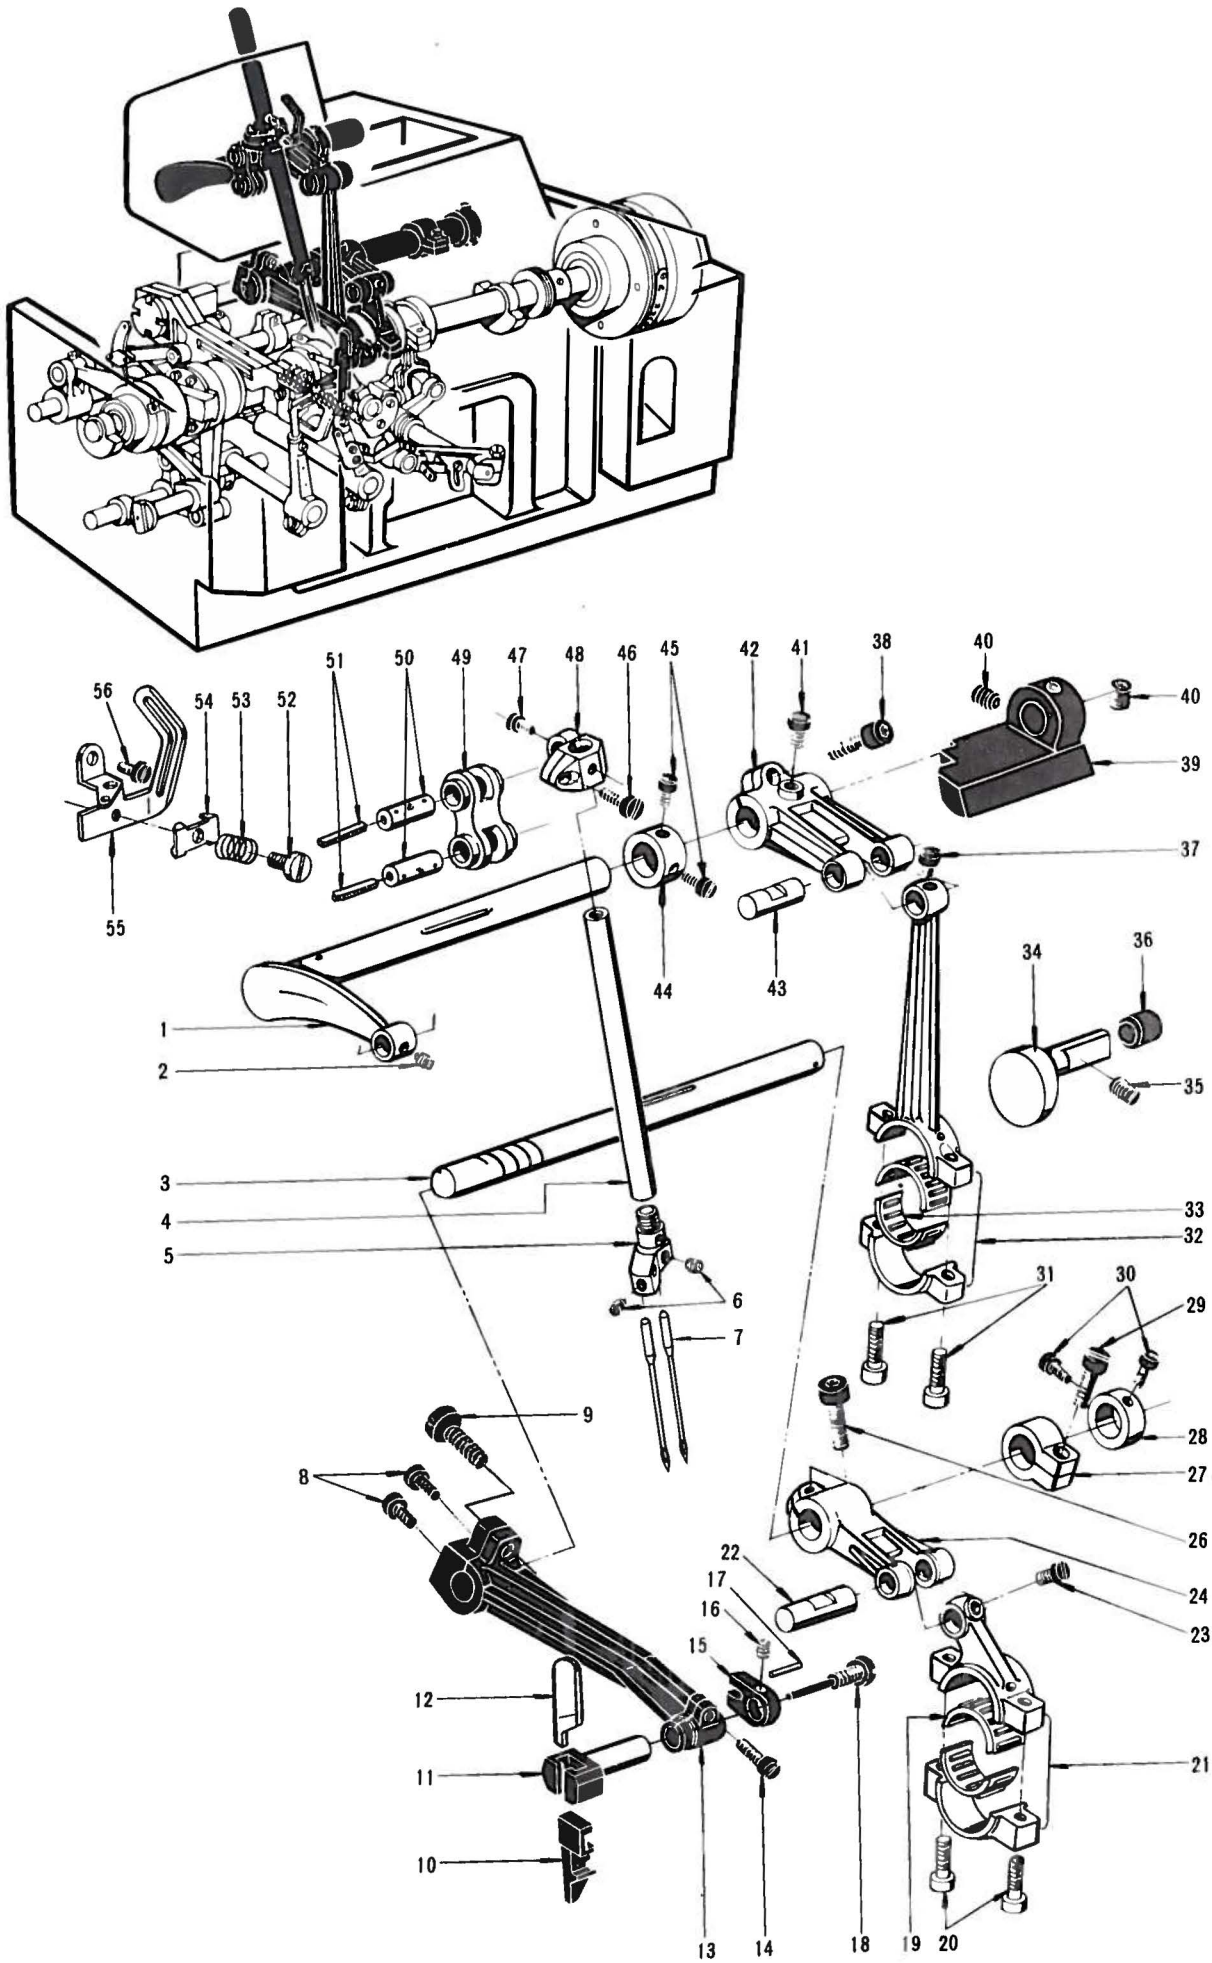

NEEDEL BAR AND UPPER KNIFE MECHANISM

<u>Ref.No.</u>	<u>Parts.No.</u>	<u>Name</u>	<u>Amt.</u>	<u>Req.</u>	<u>Remarks</u>
1	Y32645	Needle Bar Driving Crank	1		
2	Y 3311	Screw for Y90320 (Y32645)	1		
3	Y32903	Upper Knife Driving Shaft	1		
4	Y37372	Needle Bar	1		
5	Y33247	Needle Holder for 650-1	1		
6	Y 3637	Screws for Needle	2		
7		Needles	2		
8	Y 4437	Sub Screws for Y33140	2		
9	Y5520	Main Screw for Y33140	1		
10	Y32913	Upper Knife Clamp	1		
11	Y32911	Upper Knife Holder	1		
12	Y32914	Upper Knife	1		
13	Y33140	Upper Knife Driving Arm	1		
14	Y 1174	Screw for Y32911	1		
15	Y32912	Upper Knife Holder Guide	1		
16	Y 3637	Screw for Y32912	1		
17	Y 723	Guide Pin for Y32912	1		
18	Y 5508	Screw for Y32913	1		
19	Y32819	Upper Knife Connecting Rod Needle Bearing	1		
20	Y 5071	Screws for Y32900	2		
21	Y32900	Upper Knife Driving Connecting Rod	1		
22	Y32921	Upper Knife Driving Connecting Rod Pin	1		
23	Y 9406	Screw for Y32921	1		
24	Y32902	Upper Knife Driving Lever	1		
26	Y 5520	Main Screw for Y32902	1		
27	Y32920	Upper Knife Driving Shaft Collar (Left)	1		
28	Y32646	Upper Knife Driving Shaft Collar (Right)	1		
29	Y 7311	Screw for Y32920	1		
30	Y 9604	Screws for Y32646	2		
31	Y 5071	Screws for Y32670	2		
32	Y32670	Needle Bar Connecting Rod	1		
33	Y32819	Needle Bar Connecting Rod Needle Bearing	1		
34	Y33142	Upper Knife Driving Arm Guide	1		
35	Y 3434	Screw for Y33142	1		
36	Y32519	Upper Knife Driving Arm Guide Plug	1		
37	Y 9604	Screw for Y32921	1		
38	Y 5520	Main Screw for Y32644	1		
39	Y32662	Needle Bar Driving Crank Counterweight	1		
40	Y 3635	Screws for Y32662	2		
41	Y 9517	Sub Screw for Y32644	1		
42	Y32644	Needle Bar Driving Lever	1		
43	Y32921	Needle Bar Connecting Rod Pin	1		
44	Y32646	Needle Bar Driving Crank Collar	1		
45	Y 9604	Screws for Y32646	2		
46	Y 4435	Screw for Y32651	1		
47	Y 4313	Screw for Y90320 (Y32651)	1		
48	Y32651	Needle Bar Connecting Bracket	1		
49	Y90321	Needle Bar Connection Link	1		
50	Y90320	Needle Bar Connection Link Pin	2		
51	Y 282	Oil Wicks for Y90320	2		
52	Y 1092	Screw for Y32425	1		
53	Y32426	Needle Bar Thread Retainer Spring	1		
54	Y32425	Needle Bar Thread Retainer Plate	1		
55	Y33167	Needle Bar Thread Retainer Bracket	1		
56	Y 7006	Screw for Y33167	1