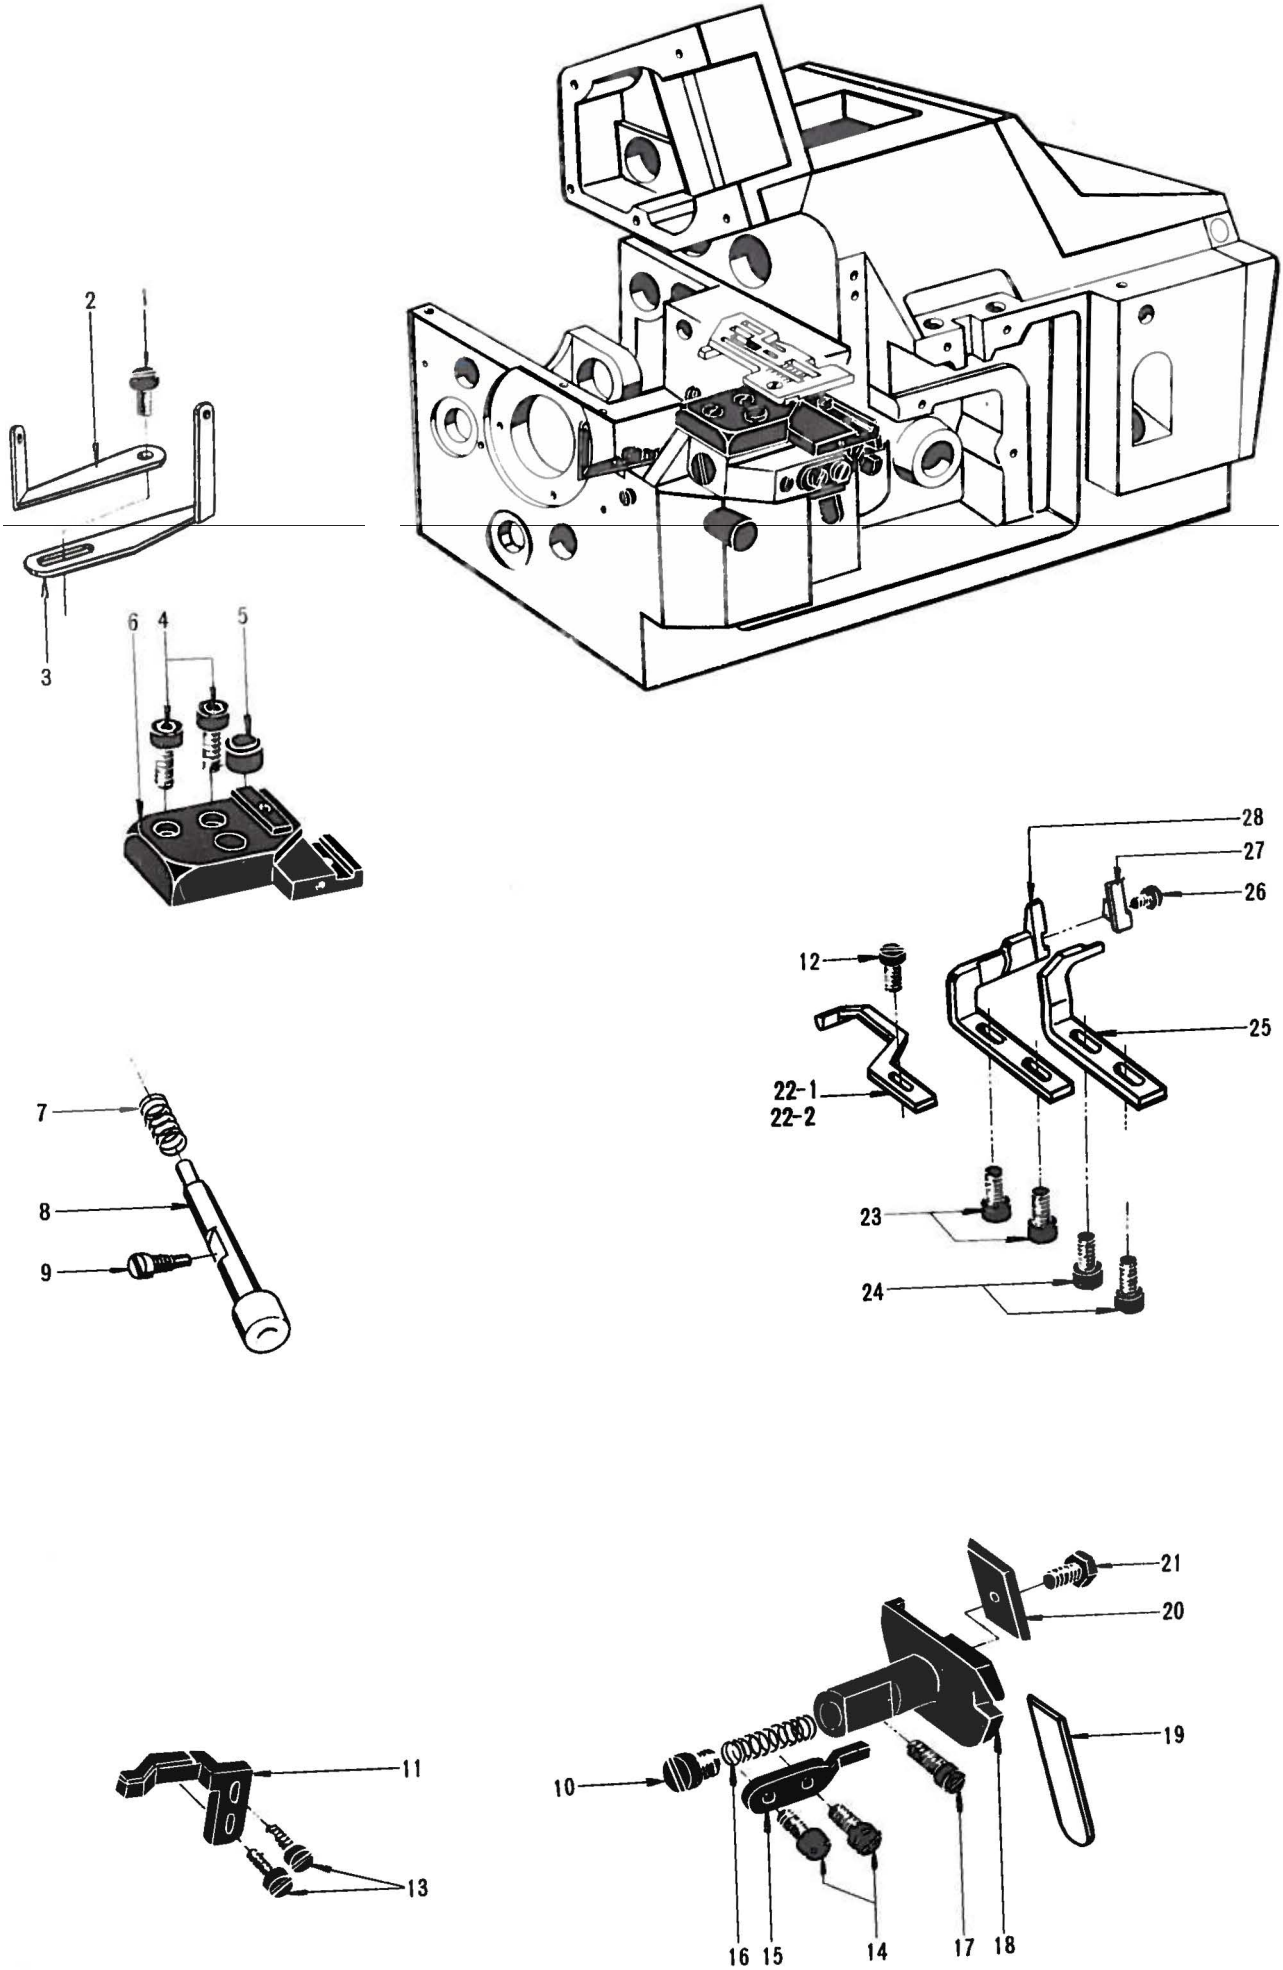

LOWER KNIFE MECHANISM

5

<u>Ref.No.</u>	<u>Parts.No.</u>	<u>Name</u>	<u>Amt.Req.</u>	<u>Remarks</u>
1	Y 5043	Screw for Y33206, Y33170	1	
2	Y33206	Front Looper Thread Eyelet (Left)	1	
3	Y33170	Front Looper Thread Eyelet (Right)	1	
4	Y 6662	Screws for Y33006	2	
5	Y32604	Cloth Plate Rubber Cushion	1	
6	Y33006	Throat Plate Supporter	1	
7	Y33131	Feed Dog Regulating Pushbutton Spring	1	
8	Y33149	Feed Dog Regulating Pushbutton	1	
9	Y 5094	Screw for Y33149	1	
10	Y 5074	Screw for Y32919	1	
11	Y33090	Throat Plate Stay	1	
12	Y4404	Screw for Y33089	1	
13	Y 7405	Screw for Y33090	2	
14	Y 4440	Screws for Y32899	2	
15	Y32899	Lower Knife Holder Locking Plate	1	
16	Y32916	Lower Knife Holder Spring	1	
17	Y 4591	Screw for Y32916	1	
18	Y32916	Lower Knife Holder	1	
19	Y30421	Lower Knife	1	
20	Y32917	Lower Knife Clamp	1	
21	Y 7605	Screw for Y32917	1	
22	Y33250	Needle Guard (Double Chain Stitch Front) 650-1	2	
23	Y5098	Screws for Y33086	2	
24	Y 5098	Screws for Y33088	2	
25	Y33088	Needle Guard (Double Chain Stitch Rear)	1	
26	Y 4404	Screw for Y33087	1	
27	Y33087	Needle Guard (Overlock Front)	1	
28	Y33086	Needle Guard (Overlock Rear)	1